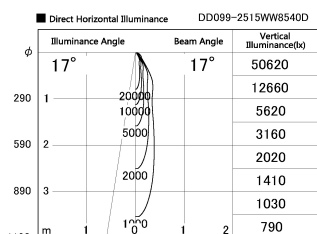

Item no. DD099-2515WW8540D

Series Name:  $\Phi$ 125 Spark (Deep Cone)

Installation	Recessed mount
Type	
Fixture wattage	23W
Beam angle	17 deg
Color Temp.	4000K
CRI	Ra>85
Luminous	2025 lm
Body	Die-cast aluminum alloy
Body finish	N/A
Trim finish	White
Reflector finish	White
IP Rate	IP20
Light source	COB module
Input Voltage	AC220~240V
Dimming Type	Non-Dimmable
Certificate	CE, CCC
Cut Hole	125mm