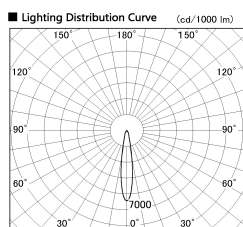

Item no. DD099-2515WW8540D

Series Name:  $\Phi$ 125 Spark (Deep Cone)

Installation	Recessed mount
Type	
Fixture wattage	23W
Beam angle	17 deg
Color Temp.	4000K
CRI	Ra>85
Luminous	2025 lm
Body	Die-cast aluminum alloy
Body finish	N/A
Trim finish	White
Reflector finish	White
IP Rate	IP20
Light source	COB module
Input Voltage	AC220~240V
Dimming Type	Non-Dimmable
Certificate	CE, CCC
Cut Hole	125mm