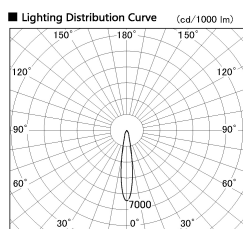

Item no. DD099-2515WW9027D

Series Name: Φ 125 Spark (Deep Cone)

Installation	Recessed mount
Type	
Fixture wattage	23W
Beam angle	17 deg
Color Temp.	2700K
CRI	Ra>90
Luminous	1716 lm
Body	Die-cast aluminum alloy
Body finish	N/A
Trim finish	White
Reflector finish	White
IP Rate	IP20
Light source	COB module
Input Voltage	AC220~240V
Dimming Type	Non-Dimmable
Certificate	CE, CCC
Cut Hole	125mm