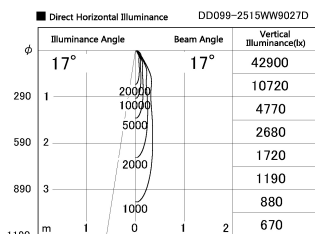

Item no. DD099-2515WW9027D

Series Name: Φ 125 Spark (Deep Cone)

Installation	Recessed mount
Type	
Fixture wattage	23W
Beam angle	17 deg
Color Temp.	2700K
CRI	Ra>90
Luminous	1716 lm
Body	Die-cast aluminum alloy
Body finish	N/A
Trim finish	White
Reflector finish	White
IP Rate	IP20
Light source	COB module
Input Voltage	AC220~240V
Dimming Type	Non-Dimmable
Certificate	CE, CCC
Cut Hole	125mm