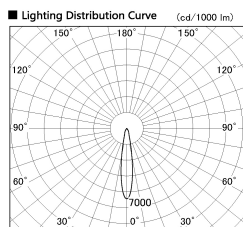

Item no. DD099-2515WW9040D

Series Name:  $\Phi$ 125 Spark (Deep Cone)

Installation	Recessed mount
Type	
Fixture wattage	23W
Beam angle	17 deg
Color Temp.	4000K
CRI	Ra>90
Luminous	1842 lm
Body	Die-cast aluminum alloy
Body finish	N/A
Trim finish	White
Reflector finish	White
IP Rate	IP20
Light source	COB module
Input Voltage	AC220~240V
Dimming Type	Non-Dimmable
Certificate	CE, CCC
Cut Hole	125mm