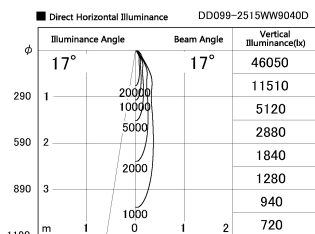

Item no. DD099-2515WW9040D

Series Name:  $\Phi$ 125 Spark (Deep Cone)

Installation	Recessed mount
Type	
Fixture wattage	23W
Beam angle	17 deg
Color Temp.	4000K
CRI	Ra>90
Luminous	1842 lm
Body	Die-cast aluminum alloy
Body finish	N/A
Trim finish	White
Reflector finish	White
IP Rate	IP20
Light source	COB module
Input Voltage	AC220~240V
Dimming Type	Non-Dimmable
Certificate	CE, CCC
Cut Hole	125mm