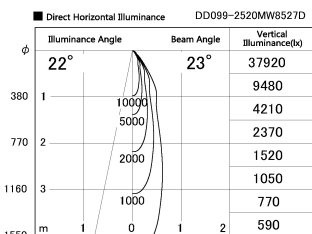

Item no. DD099-2520MW8527D

Series Name: Φ 125 Spark (Deep Cone)

Installation	Recessed mount
Type	
Fixture wattage	23W
Beam angle	23 deg
Color Temp.	2700K
CRI	Ra>85
Luminous	2063 lm
Body	Die-cast aluminum alloy
Body finish	N/A
Trim finish	White
Reflector finish	Mirror
IP Rate	IP20
Light source	COB module
Input Voltage	AC220~240V
Dimming Type	Non-Dimmable
Certificate	CE, CCC
Cut Hole	125mm