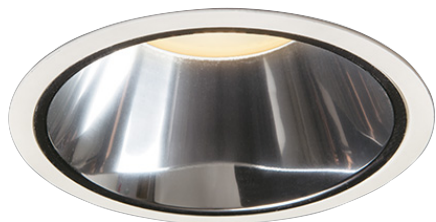

Item no. DD099-2520MW8527D

Series Name: Φ 125 Spark (Deep Cone)

Installation	Recessed mount
Type	
Fixture wattage	23W
Beam angle	23 deg
Color Temp.	2700K
CRI	Ra>85
Luminous	2063 lm
Body	Die-cast aluminum alloy
Body finish	N/A
Trim finish	White
Reflector finish	Mirror
IP Rate	IP20
Light source	COB module
Input Voltage	AC220~240V
Dimming Type	Non-Dimmable
Certificate	CE, CCC
Cut Hole	125mm