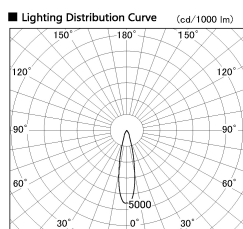

Item no. DD099-2520MW8527D

Series Name: Φ 125 Spark (Deep Cone)

Installation	Recessed mount
Type	
Fixture wattage	23W
Beam angle	23 deg
Color Temp.	2700K
CRI	Ra>85
Luminous	2063 lm
Body	Die-cast aluminum alloy
Body finish	N/A
Trim finish	White
Reflector finish	Mirror
IP Rate	IP20
Light source	COB module
Input Voltage	AC220~240V
Dimming Type	Non-Dimmable
Certificate	CE, CCC
Cut Hole	125mm