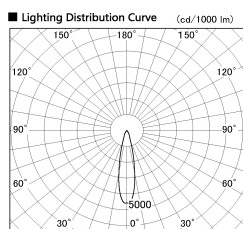

Item no. DD099-2520MW8530D

Series Name:  $\Phi$ 125 Spark (Deep Cone)

Installation	Recessed mount
Type	$\Phi$ 125 Spark (Deep Cone)
Fixture wattage	23W
Beam angle	23 deg
Color Temp.	3000K
CRI	Ra>85
Luminous	2149 lm
Body	Die-cast aluminum alloy
Body finish	N/A
Trim finish	White
Reflector finish	Mirror
IP Rate	IP20
Light source	COB module
Input Voltage	AC220~240V
Dimming Type	Non-Dimmable
Certificate	CE, CCC
Cut Hole	125mm