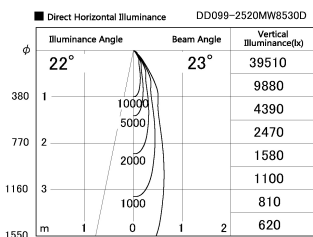

Item no. DD099-2520MW8530D

Series Name:  $\Phi$ 125 Spark (Deep Cone)

Installation	Recessed mount
Type	$\Phi$ 125 Spark (Deep Cone)
Fixture wattage	23W
Beam angle	23 deg
Color Temp.	3000K
CRI	Ra>85
Luminous	2149 lm
Body	Die-cast aluminum alloy
Body finish	N/A
Trim finish	White
Reflector finish	Mirror
IP Rate	IP20
Light source	COB module
Input Voltage	AC220~240V
Dimming Type	Non-Dimmable
Certificate	CE, CCC
Cut Hole	125mm