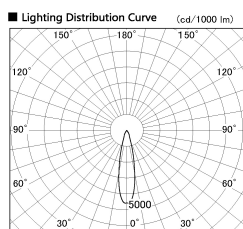

Item no. DD099-2520MW9027D

Series Name: Φ 125 Spark (Deep Cone)

Installation	Recessed mount
Type	
Fixture wattage	23W
Beam angle	23 deg
Color Temp.	2700K
CRI	Ra>90
Luminous	1876 lm
Body	Die-cast aluminum alloy
Body finish	N/A
Trim finish	White
Reflector finish	Mirror
IP Rate	IP20
Light source	COB module
Input Voltage	AC220~240V
Dimming Type	Non-Dimmable
Certificate	CE, CCC
Cut Hole	125mm