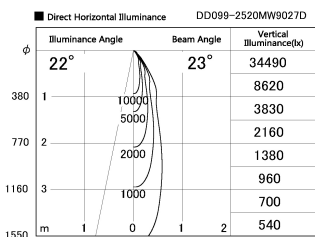

Item no. DD099-2520MW9027D

Series Name: Φ 125 Spark (Deep Cone)

Installation	Recessed mount
Type	
Fixture wattage	23W
Beam angle	23 deg
Color Temp.	2700K
CRI	Ra>90
Luminous	1876 lm
Body	Die-cast aluminum alloy
Body finish	N/A
Trim finish	White
Reflector finish	Mirror
IP Rate	IP20
Light source	COB module
Input Voltage	AC220~240V
Dimming Type	Non-Dimmable
Certificate	CE, CCC
Cut Hole	125mm