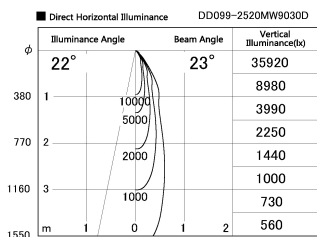

Item no. DD099-2520MW9030D

Series Name: Φ 125 Spark (Deep Cone)

Installation	Recessed mount
Type	
Fixture wattage	23W
Beam angle	23 deg
Color Temp.	3000K
CRI	Ra>90
Luminous	1954 lm
Body	Die-cast aluminum alloy
Body finish	N/A
Trim finish	White
Reflector finish	Mirror
IP Rate	IP20
Light source	COB module
Input Voltage	AC220~240V
Dimming Type	Non-Dimmable
Certificate	CE, CCC
Cut Hole	125mm