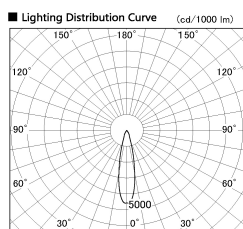

Item no. DD099-2520MW9030D

Series Name: Φ 125 Spark (Deep Cone)

Installation	Recessed mount
Type	
Fixture wattage	23W
Beam angle	23 deg
Color Temp.	3000K
CRI	Ra>90
Luminous	1954 lm
Body	Die-cast aluminum alloy
Body finish	N/A
Trim finish	White
Reflector finish	Mirror
IP Rate	IP20
Light source	COB module
Input Voltage	AC220~240V
Dimming Type	Non-Dimmable
Certificate	CE, CCC
Cut Hole	125mm