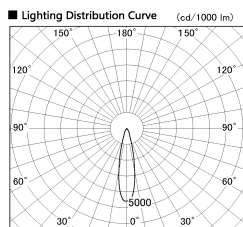

Item no. DD099-2520MW9040D

Series Name:  $\Phi$ 125 Spark (Deep Cone)

Installation	Recessed mount
Type	
Fixture wattage	23W
Beam angle	23 deg
Color Temp.	4000K
CRI	Ra>90
Luminous	2013 lm
Body	Die-cast aluminum alloy
Body finish	N/A
Trim finish	White
Reflector finish	Mirror
IP Rate	IP20
Light source	COB module
Input Voltage	AC220~240V
Dimming Type	Non-Dimmable
Certificate	CE, CCC
Cut Hole	125mm