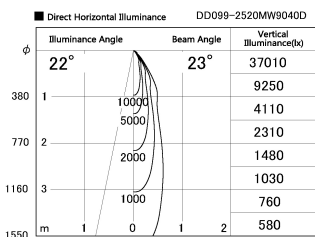

Item no. DD099-2520MW9040D

Series Name:  $\Phi$ 125 Spark (Deep Cone)

Installation	Recessed mount
Type	
Fixture wattage	23W
Beam angle	23 deg
Color Temp.	4000K
CRI	Ra>90
Luminous	2013 lm
Body	Die-cast aluminum alloy
Body finish	N/A
Trim finish	White
Reflector finish	Mirror
IP Rate	IP20
Light source	COB module
Input Voltage	AC220~240V
Dimming Type	Non-Dimmable
Certificate	CE, CCC
Cut Hole	125mm