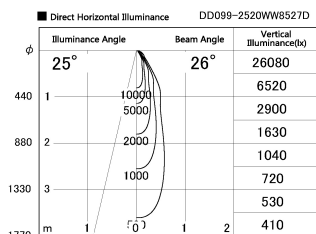

Item no. DD099-2520WW8527D

Series Name:  $\Phi$ 125 Spark (Deep Cone)

Installation	Recessed mount
Type	
Fixture wattage	23W
Beam angle	26 deg
Color Temp.	2700K
CRI	Ra>85
Luminous	1862 lm
Body	Die-cast aluminum alloy
Body finish	N/A
Trim finish	White
Reflector finish	White
IP Rate	IP20
Light source	COB module
Input Voltage	AC220~240V
Dimming Type	Non-Dimmable
Certificate	CE, CCC
Cut Hole	125mm