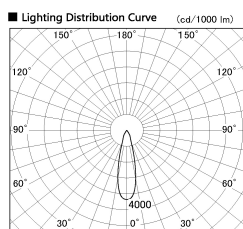

Item no. DD099-2520WW8527D

Series Name:  $\Phi$ 125 Spark (Deep Cone)

Installation	Recessed mount
Type	
Fixture wattage	23W
Beam angle	26 deg
Color Temp.	2700K
CRI	Ra>85
Luminous	1862 lm
Body	Die-cast aluminum alloy
Body finish	N/A
Trim finish	White
Reflector finish	White
IP Rate	IP20
Light source	COB module
Input Voltage	AC220~240V
Dimming Type	Non-Dimmable
Certificate	CE, CCC
Cut Hole	125mm