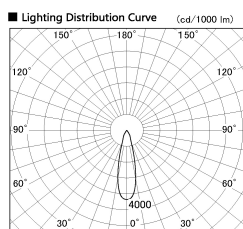

Item no. DD099-2520WW8527D

Series Name: Φ 125 Spark (Deep Cone)

Installation	Recessed mount
Type	Φ 125 Spark (Deep Cone)
Fixture wattage	23W
Beam angle	26 deg
Color Temp.	2700K
CRI	Ra>85
Luminous	1862 lm
Body	Die-cast aluminum alloy
Body finish	N/A
Trim finish	White
Reflector finish	White
IP Rate	IP20
Light source	COB module
Input Voltage	AC220~240V
Dimming Type	Non-Dimmable
Certificate	CE, CCC
Cut Hole	125mm