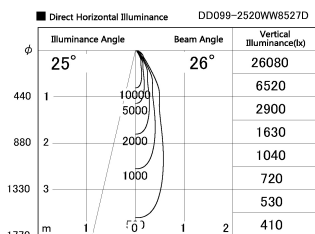

Item no. DD099-2520WW8527D

Series Name: Φ 125 Spark (Deep Cone)

Installation	Recessed mount
Type	Φ 125 Spark (Deep Cone)
Fixture wattage	23W
Beam angle	26 deg
Color Temp.	2700K
CRI	Ra>85
Luminous	1862 lm
Body	Die-cast aluminum alloy
Body finish	N/A
Trim finish	White
Reflector finish	White
IP Rate	IP20
Light source	COB module
Input Voltage	AC220~240V
Dimming Type	Non-Dimmable
Certificate	CE, CCC
Cut Hole	125mm