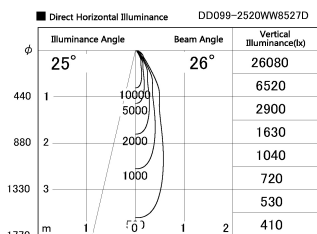

Item no. DD099-2520WW8527D

Series Name: Φ 125 Spark (Deep Cone)

Installation	Recessed mount
Type	
Fixture wattage	23W
Beam angle	26 deg
Color Temp.	2700K
CRI	Ra>85
Luminous	1862 lm
Body	Die-cast aluminum alloy
Body finish	N/A
Trim finish	White
Reflector finish	White
IP Rate	IP20
Light source	COB module
Input Voltage	AC220~240V
Dimming Type	Non-Dimmable
Certificate	CE, CCC
Cut Hole	125mm