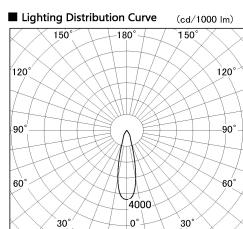

Item no. DD099-2520WW8527D

Series Name: Φ 125 Spark (Deep Cone)

Installation	Recessed mount
Type	
Fixture wattage	23W
Beam angle	26 deg
Color Temp.	2700K
CRI	Ra>85
Luminous	1862 lm
Body	Die-cast aluminum alloy
Body finish	N/A
Trim finish	White
Reflector finish	White
IP Rate	IP20
Light source	COB module
Input Voltage	AC220~240V
Dimming Type	Non-Dimmable
Certificate	CE, CCC
Cut Hole	125mm