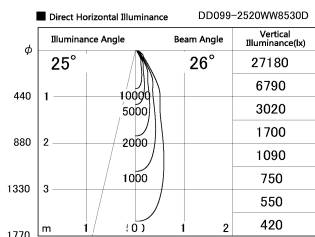

Item no. DD099-2520WW8530D

Series Name: Φ 125 Spark (Deep Cone)

Installation	Recessed mount
Type	
Fixture wattage	23W
Beam angle	26 deg
Color Temp.	3000K
CRI	Ra>85
Luminous	1940 lm
Body	Die-cast aluminum alloy
Body finish	N/A
Trim finish	White
Reflector finish	White
IP Rate	IP20
Light source	COB module
Input Voltage	AC220~240V
Dimming Type	Non-Dimmable
Certificate	CE, CCC
Cut Hole	125mm