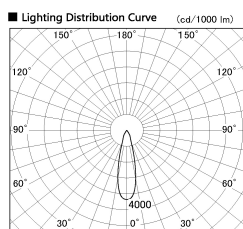

Item no. DD099-2520WW8530D

Series Name: Φ 125 Spark (Deep Cone)

Installation	Recessed mount
Type	
Fixture wattage	23W
Beam angle	26 deg
Color Temp.	3000K
CRI	Ra>85
Luminous	1940 lm
Body	Die-cast aluminum alloy
Body finish	N/A
Trim finish	White
Reflector finish	White
IP Rate	IP20
Light source	COB module
Input Voltage	AC220~240V
Dimming Type	Non-Dimmable
Certificate	CE, CCC
Cut Hole	125mm