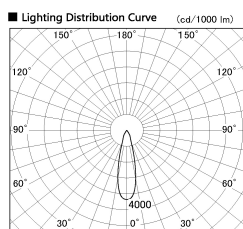

Item no. DD099-2520WW8535D

Series Name: Φ 125 Spark (Deep Cone)

Installation	Recessed mount
Type	
Fixture wattage	23W
Beam angle	26 deg
Color Temp.	3500K
CRI	Ra>85
Luminous	1979 lm
Body	Die-cast aluminum alloy
Body finish	N/A
Trim finish	White
Reflector finish	White
IP Rate	IP20
Light source	COB module
Input Voltage	AC220~240V
Dimming Type	Non-Dimmable
Certificate	CE, CCC
Cut Hole	125mm