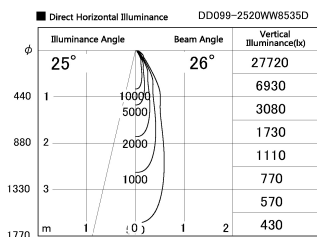

Item no. DD099-2520WW8535D

Series Name: Φ 125 Spark (Deep Cone)

Installation	Recessed mount
Type	
Fixture wattage	23W
Beam angle	26 deg
Color Temp.	3500K
CRI	Ra>85
Luminous	1979 lm
Body	Die-cast aluminum alloy
Body finish	N/A
Trim finish	White
Reflector finish	White
IP Rate	IP20
Light source	COB module
Input Voltage	AC220~240V
Dimming Type	Non-Dimmable
Certificate	CE, CCC
Cut Hole	125mm