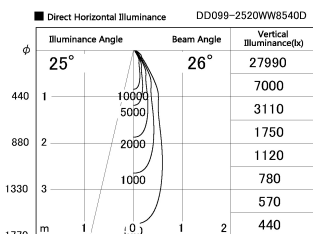

Item no. DD099-2520WW8540D

Series Name: Φ 125 Spark (Deep Cone)

Installation	Recessed mount
Type	Φ 125 Spark (Deep Cone)
Fixture wattage	23W
Beam angle	26 deg
Color Temp.	4000K
CRI	Ra>85
Luminous	1998 lm
Body	Die-cast aluminum alloy
Body finish	N/A
Trim finish	White
Reflector finish	White
IP Rate	IP20
Light source	COB module
Input Voltage	AC220~240V
Dimming Type	Non-Dimmable
Certificate	CE, CCC
Cut Hole	125mm