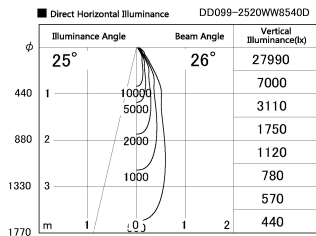

Item no. DD099-2520WW8540D

Series Name: Φ 125 Spark (Deep Cone)

Installation	Recessed mount
Type	
Fixture wattage	23W
Beam angle	26 deg
Color Temp.	4000K
CRI	Ra>85
Luminous	1998 lm
Body	Die-cast aluminum alloy
Body finish	N/A
Trim finish	White
Reflector finish	White
IP Rate	IP20
Light source	COB module
Input Voltage	AC220~240V
Dimming Type	Non-Dimmable
Certificate	CE, CCC
Cut Hole	125mm