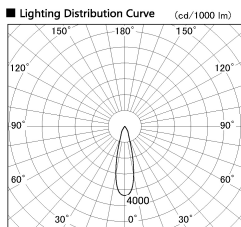

Item no. DD099-2520WW8540D

Series Name: Φ 125 Spark (Deep Cone)

Installation	Recessed mount
Type	
Fixture wattage	23W
Beam angle	26 deg
Color Temp.	4000K
CRI	Ra>85
Luminous	1998 lm
Body	Die-cast aluminum alloy
Body finish	N/A
Trim finish	White
Reflector finish	White
IP Rate	IP20
Light source	COB module
Input Voltage	AC220~240V
Dimming Type	Non-Dimmable
Certificate	CE, CCC
Cut Hole	125mm