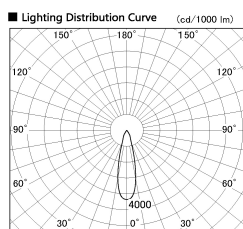

Item no. DD099-2520WW8540D

Series Name: Φ 125 Spark (Deep Cone)

Installation	Recessed mount
Type	Φ 125 Spark (Deep Cone)
Fixture wattage	23W
Beam angle	26 deg
Color Temp.	4000K
CRI	Ra>85
Luminous	1998 lm
Body	Die-cast aluminum alloy
Body finish	N/A
Trim finish	White
Reflector finish	White
IP Rate	IP20
Light source	COB module
Input Voltage	AC220~240V
Dimming Type	Non-Dimmable
Certificate	CE, CCC
Cut Hole	125mm