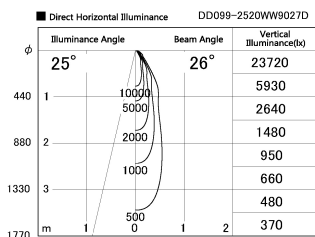

Item no. DD099-2520WW9027D

Series Name: Φ 125 Spark (Deep Cone)

Installation	Recessed mount
Type	
Fixture wattage	23W
Beam angle	26 deg
Color Temp.	2700K
CRI	Ra>90
Luminous	1693 lm
Body	Die-cast aluminum alloy
Body finish	N/A
Trim finish	White
Reflector finish	White
IP Rate	IP20
Light source	COB module
Input Voltage	AC220~240V
Dimming Type	Non-Dimmable
Certificate	CE, CCC
Cut Hole	125mm