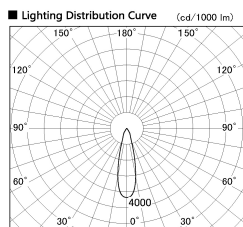

Item no. DD099-2520WW9027D

Series Name: Φ 125 Spark (Deep Cone)

Installation	Recessed mount
Type	
Fixture wattage	23W
Beam angle	26 deg
Color Temp.	2700K
CRI	Ra>90
Luminous	1693 lm
Body	Die-cast aluminum alloy
Body finish	N/A
Trim finish	White
Reflector finish	White
IP Rate	IP20
Light source	COB module
Input Voltage	AC220~240V
Dimming Type	Non-Dimmable
Certificate	CE, CCC
Cut Hole	125mm