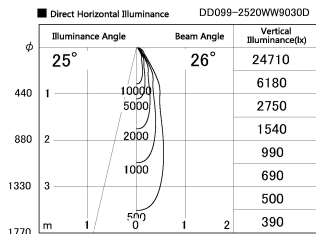

Item no. DD099-2520WW9030D

Series Name: Φ 125 Spark (Deep Cone)

Installation	Recessed mount
Type	
Fixture wattage	23W
Beam angle	26 deg
Color Temp.	3000K
CRI	Ra>90
Luminous	1764 lm
Body	Die-cast aluminum alloy
Body finish	N/A
Trim finish	White
Reflector finish	White
IP Rate	IP20
Light source	COB module
Input Voltage	AC220~240V
Dimming Type	Non-Dimmable
Certificate	CE, CCC
Cut Hole	125mm