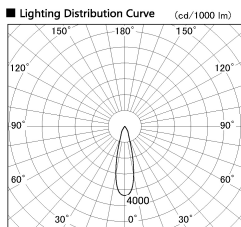

Item no. DD099-2520WW9030D

Series Name: Φ 125 Spark (Deep Cone)

Installation	Recessed mount
Type	
Fixture wattage	23W
Beam angle	26 deg
Color Temp.	3000K
CRI	Ra>90
Luminous	1764 lm
Body	Die-cast aluminum alloy
Body finish	N/A
Trim finish	White
Reflector finish	White
IP Rate	IP20
Light source	COB module
Input Voltage	AC220~240V
Dimming Type	Non-Dimmable
Certificate	CE, CCC
Cut Hole	125mm