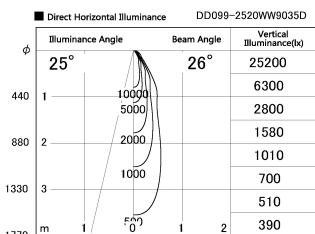

Item no. DD099-2520WW9035D

Series Name: Φ 125 Spark (Deep Cone)

Installation	Recessed mount
Type	Φ 125 Spark (Deep Cone)
Fixture wattage	23W
Beam angle	26 deg
Color Temp.	3500K
CRI	Ra>90
Luminous	1799 lm
Body	Die-cast aluminum alloy
Body finish	N/A
Trim finish	White
Reflector finish	White
IP Rate	IP20
Light source	COB module
Input Voltage	AC220~240V
Dimming Type	Non-Dimmable
Certificate	CE, CCC
Cut Hole	125mm