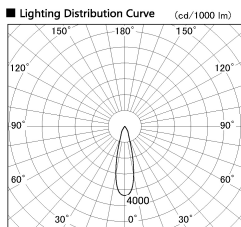

Item no. DD099-2520WW9035D

Series Name: Φ 125 Spark (Deep Cone)

Installation	Recessed mount
Type	
Fixture wattage	23W
Beam angle	26 deg
Color Temp.	3500K
CRI	Ra>90
Luminous	1799 lm
Body	Die-cast aluminum alloy
Body finish	N/A
Trim finish	White
Reflector finish	White
IP Rate	IP20
Light source	COB module
Input Voltage	AC220~240V
Dimming Type	Non-Dimmable
Certificate	CE, CCC
Cut Hole	125mm