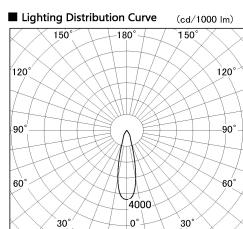

Item no. DD099-2520WW9035D

Series Name: Φ 125 Spark (Deep Cone)

Installation	Recessed mount
Type	Φ 125 Spark (Deep Cone)
Fixture wattage	23W
Beam angle	26 deg
Color Temp.	3500K
CRI	Ra>90
Luminous	1799 lm
Body	Die-cast aluminum alloy
Body finish	N/A
Trim finish	White
Reflector finish	White
IP Rate	IP20
Light source	COB module
Input Voltage	AC220~240V
Dimming Type	Non-Dimmable
Certificate	CE, CCC
Cut Hole	125mm