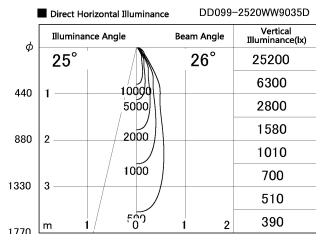

Item no. DD099-2520WW9035D

Series Name: Φ 125 Spark (Deep Cone)

Installation	Recessed mount
Type	
Fixture wattage	23W
Beam angle	26 deg
Color Temp.	3500K
CRI	Ra>90
Luminous	1799 lm
Body	Die-cast aluminum alloy
Body finish	N/A
Trim finish	White
Reflector finish	White
IP Rate	IP20
Light source	COB module
Input Voltage	AC220~240V
Dimming Type	Non-Dimmable
Certificate	CE, CCC
Cut Hole	125mm