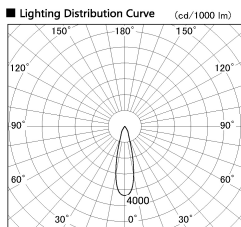

Item no. DD099-2520WW9040D

Series Name:  $\Phi$ 125 Spark (Deep Cone)

Installation	Recessed mount
Type	
Fixture wattage	23W
Beam angle	26 deg
Color Temp.	4000K
CRI	Ra>90
Luminous	1817 lm
Body	Die-cast aluminum alloy
Body finish	N/A
Trim finish	White
Reflector finish	White
IP Rate	IP20
Light source	COB module
Input Voltage	AC220~240V
Dimming Type	Non-Dimmable
Certificate	CE, CCC
Cut Hole	125mm