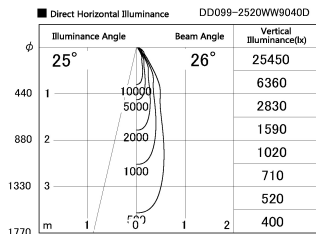

Item no. DD099-2520WW9040D

Series Name:  $\Phi$ 125 Spark (Deep Cone)

Installation	Recessed mount
Type	
Fixture wattage	23W
Beam angle	26 deg
Color Temp.	4000K
CRI	Ra>90
Luminous	1817 lm
Body	Die-cast aluminum alloy
Body finish	N/A
Trim finish	White
Reflector finish	White
IP Rate	IP20
Light source	COB module
Input Voltage	AC220~240V
Dimming Type	Non-Dimmable
Certificate	CE, CCC
Cut Hole	125mm