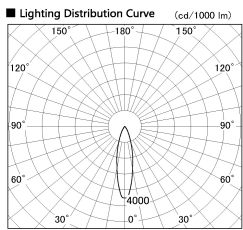

Item no. DD099-2530DW8527D

Series Name: Φ 125 Spark (Deep Cone)

With Dark Mirror Reflector

Installation	Recessed mount
Type	
Fixture wattage	23W
Beam angle	24 deg
Color Temp.	2700K
CRI	Ra>85
Luminous	1980 lm
Body	Die-cast aluminum alloy
Body finish	N/A
Trim finish	White
Reflector finish	Dark Mirror
IP Rate	IP20
Light source	COB module
Input Voltage	AC220~240V
Dimming Type	Non-Dimmable
Certificate	CE, CCC
Cut Hole	125mm