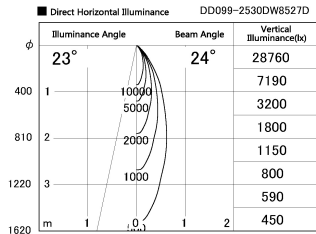

Item no. DD099-2530DW8527D

Series Name: Φ 125 Spark (Deep Cone)

With Dark Mirror Reflector

Installation	Recessed mount
Type	
Fixture wattage	23W
Beam angle	24 deg
Color Temp.	2700K
CRI	Ra>85
Luminous	1980 lm
Body	Die-cast aluminum alloy
Body finish	N/A
Trim finish	White
Reflector finish	Dark Mirror
IP Rate	IP20
Light source	COB module
Input Voltage	AC220~240V
Dimming Type	Non-Dimmable
Certificate	CE, CCC
Cut Hole	125mm