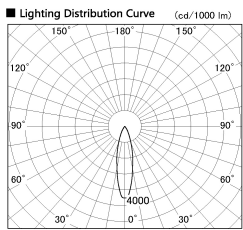

Item no. DD099-2530DW9035D

Series Name: Φ 125 Spark (Deep Cone)

With Dark Mirror Reflector

Installation	Recessed mount
Type	
Fixture wattage	23W
Beam angle	24 deg
Color Temp.	3500K
CRI	Ra>90
Luminous	1913 lm
Body	Die-cast aluminum alloy
Body finish	N/A
Trim finish	White
Reflector finish	Dark Mirror
IP Rate	IP20
Light source	COB module
Input Voltage	AC220~240V
Dimming Type	Non-Dimmable
Certificate	CE, CCC
Cut Hole	125mm