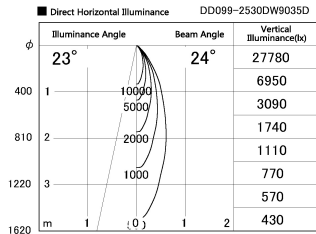

Item no. DD099-2530DW9035D

Series Name: Φ 125 Spark (Deep Cone)

With Dark Mirror Reflector

Installation	Recessed mount
Type	
Fixture wattage	23W
Beam angle	24 deg
Color Temp.	3500K
CRI	Ra>90
Luminous	1913 lm
Body	Die-cast aluminum alloy
Body finish	N/A
Trim finish	White
Reflector finish	Dark Mirror
IP Rate	IP20
Light source	COB module
Input Voltage	AC220~240V
Dimming Type	Non-Dimmable
Certificate	CE, CCC
Cut Hole	125mm