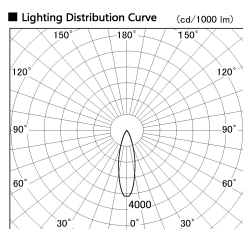

Item no. DD099-2530MW8527D

Series Name: Φ 125 Spark (Deep Cone)

Installation	Recessed mount
Type	
Fixture wattage	23W
Beam angle	28 deg
Color Temp.	2700K
CRI	Ra>85
Luminous	2075 lm
Body	Die-cast aluminum alloy
Body finish	N/A
Trim finish	White
Reflector finish	Mirror
IP Rate	IP20
Light source	COB module
Input Voltage	AC220~240V
Dimming Type	Non-Dimmable
Certificate	CE, CCC
Cut Hole	125mm