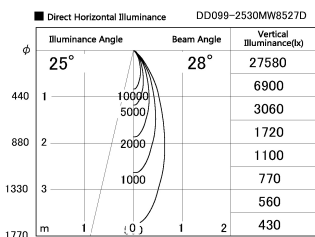

Item no. DD099-2530MW8527D

Series Name: Φ 125 Spark (Deep Cone)

Installation	Recessed mount
Type	
Fixture wattage	23W
Beam angle	28 deg
Color Temp.	2700K
CRI	Ra>85
Luminous	2075 lm
Body	Die-cast aluminum alloy
Body finish	N/A
Trim finish	White
Reflector finish	Mirror
IP Rate	IP20
Light source	COB module
Input Voltage	AC220~240V
Dimming Type	Non-Dimmable
Certificate	CE, CCC
Cut Hole	125mm