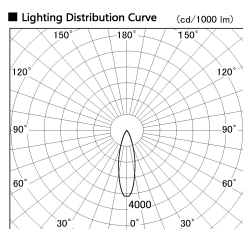

Item no. DD099-2530MW8530D

Series Name: Φ 125 Spark (Deep Cone)

Installation	Recessed mount
Type	
Fixture wattage	23W
Beam angle	28 deg
Color Temp.	3000K
CRI	Ra>85
Luminous	2161 lm
Body	Die-cast aluminum alloy
Body finish	N/A
Trim finish	White
Reflector finish	Mirror
IP Rate	IP20
Light source	COB module
Input Voltage	AC220~240V
Dimming Type	Non-Dimmable
Certificate	CE, CCC
Cut Hole	125mm