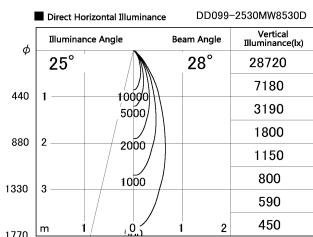

Item no. DD099-2530MW8530D

Series Name: Φ 125 Spark (Deep Cone)

Installation	Recessed mount
Type	
Fixture wattage	23W
Beam angle	28 deg
Color Temp.	3000K
CRI	Ra>85
Luminous	2161 lm
Body	Die-cast aluminum alloy
Body finish	N/A
Trim finish	White
Reflector finish	Mirror
IP Rate	IP20
Light source	COB module
Input Voltage	AC220~240V
Dimming Type	Non-Dimmable
Certificate	CE, CCC
Cut Hole	125mm