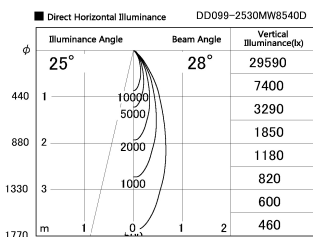

Item no. DD099-2530MW8540D

Series Name: Φ 125 Spark (Deep Cone)

Installation	Recessed mount
Type	
Fixture wattage	23W
Beam angle	28 deg
Color Temp.	4000K
CRI	Ra>85
Luminous	2226 lm
Body	Die-cast aluminum alloy
Body finish	N/A
Trim finish	White
Reflector finish	Mirror
IP Rate	IP20
Light source	COB module
Input Voltage	AC220~240V
Dimming Type	Non-Dimmable
Certificate	CE, CCC
Cut Hole	125mm