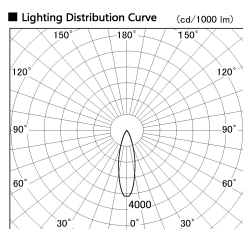

Item no. DD099-2530MW8540D

Series Name: Φ 125 Spark (Deep Cone)

Installation	Recessed mount
Type	
Fixture wattage	23W
Beam angle	28 deg
Color Temp.	4000K
CRI	Ra>85
Luminous	2226 lm
Body	Die-cast aluminum alloy
Body finish	N/A
Trim finish	White
Reflector finish	Mirror
IP Rate	IP20
Light source	COB module
Input Voltage	AC220~240V
Dimming Type	Non-Dimmable
Certificate	CE, CCC
Cut Hole	125mm