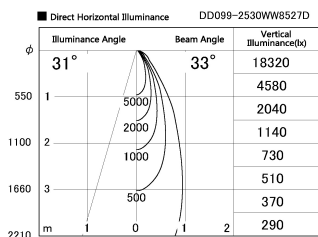

Item no. DD099-2530WW8527D

Series Name:  $\Phi$ 125 Spark (Deep Cone)

Installation	Recessed mount
Type	
Fixture wattage	23W
Beam angle	33 deg
Color Temp.	2700K
CRI	Ra>85
Luminous	1824 lm
Body	Die-cast aluminum alloy
Body finish	N/A
Trim finish	White
Reflector finish	White
IP Rate	IP20
Light source	COB module
Input Voltage	AC220~240V
Dimming Type	Non-Dimmable
Certificate	CE, CCC
Cut Hole	125mm