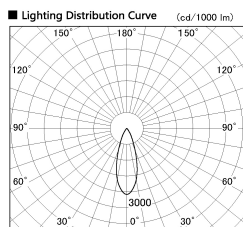

Item no. DD099-2530WW8527D

Series Name:  $\Phi$ 125 Spark (Deep Cone)

Installation	Recessed mount
Type	
Fixture wattage	23W
Beam angle	33 deg
Color Temp.	2700K
CRI	Ra>85
Luminous	1824 lm
Body	Die-cast aluminum alloy
Body finish	N/A
Trim finish	White
Reflector finish	White
IP Rate	IP20
Light source	COB module
Input Voltage	AC220~240V
Dimming Type	Non-Dimmable
Certificate	CE, CCC
Cut Hole	125mm