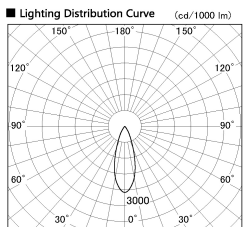

Item no. DD099-2530WW8530D

Series Name: Φ 125 Spark (Deep Cone)

Installation	Recessed mount
Type	
Fixture wattage	23W
Beam angle	33 deg
Color Temp.	3000K
CRI	Ra>85
Luminous	1900 lm
Body	Die-cast aluminum alloy
Body finish	N/A
Trim finish	White
Reflector finish	White
IP Rate	IP20
Light source	COB module
Input Voltage	AC220~240V
Dimming Type	Non-Dimmable
Certificate	CE, CCC
Cut Hole	125mm