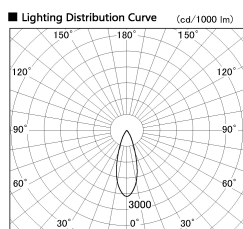

Item no. DD099-2530WW8530D

Series Name:  $\Phi$ 125 Spark (Deep Cone)

Installation	Recessed mount
Type	
Fixture wattage	23W
Beam angle	33 deg
Color Temp.	3000K
CRI	Ra>85
Luminous	1900 lm
Body	Die-cast aluminum alloy
Body finish	N/A
Trim finish	White
Reflector finish	White
IP Rate	IP20
Light source	COB module
Input Voltage	AC220~240V
Dimming Type	Non-Dimmable
Certificate	CE, CCC
Cut Hole	125mm