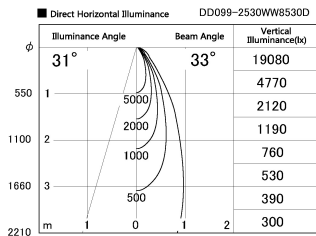

Item no. DD099-2530WW8530D

Series Name: Φ 125 Spark (Deep Cone)

Installation	Recessed mount
Type	
Fixture wattage	23W
Beam angle	33 deg
Color Temp.	3000K
CRI	Ra>85
Luminous	1900 lm
Body	Die-cast aluminum alloy
Body finish	N/A
Trim finish	White
Reflector finish	White
IP Rate	IP20
Light source	COB module
Input Voltage	AC220~240V
Dimming Type	Non-Dimmable
Certificate	CE, CCC
Cut Hole	125mm