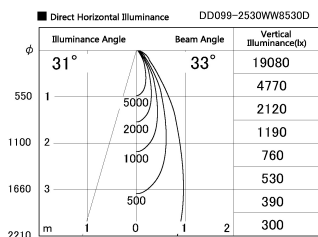

Item no. DD099-2530WW8530D

Series Name:  $\Phi$ 125 Spark (Deep Cone)

Installation	Recessed mount
Type	
Fixture wattage	23W
Beam angle	33 deg
Color Temp.	3000K
CRI	Ra>85
Luminous	1900 lm
Body	Die-cast aluminum alloy
Body finish	N/A
Trim finish	White
Reflector finish	White
IP Rate	IP20
Light source	COB module
Input Voltage	AC220~240V
Dimming Type	Non-Dimmable
Certificate	CE, CCC
Cut Hole	125mm