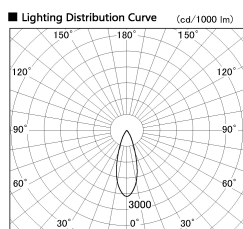

Item no. DD099-2530WW8535D

Series Name: Φ 125 Spark (Deep Cone)

Installation	Recessed mount
Type	
Fixture wattage	23W
Beam angle	33 deg
Color Temp.	3500K
CRI	Ra>85
Luminous	1938 lm
Body	Die-cast aluminum alloy
Body finish	N/A
Trim finish	White
Reflector finish	White
IP Rate	IP20
Light source	COB module
Input Voltage	AC220~240V
Dimming Type	Non-Dimmable
Certificate	CE, CCC
Cut Hole	125mm