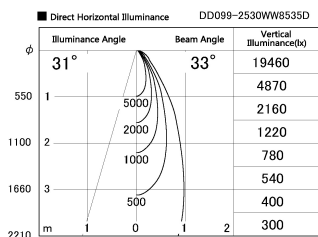

Item no. DD099-2530WW8535D

Series Name: Φ 125 Spark (Deep Cone)

Installation	Recessed mount
Type	
Fixture wattage	23W
Beam angle	33 deg
Color Temp.	3500K
CRI	Ra>85
Luminous	1938 lm
Body	Die-cast aluminum alloy
Body finish	N/A
Trim finish	White
Reflector finish	White
IP Rate	IP20
Light source	COB module
Input Voltage	AC220~240V
Dimming Type	Non-Dimmable
Certificate	CE, CCC
Cut Hole	125mm