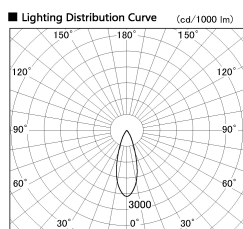

Item no. DD099-2530WW8540D

Series Name: Φ 125 Spark (Deep Cone)

Installation	Recessed mount
Type	
Fixture wattage	23W
Beam angle	33 deg
Color Temp.	4000K
CRI	Ra>85
Luminous	1957 lm
Body	Die-cast aluminum alloy
Body finish	N/A
Trim finish	White
Reflector finish	White
IP Rate	IP20
Light source	COB module
Input Voltage	AC220~240V
Dimming Type	Non-Dimmable
Certificate	CE, CCC
Cut Hole	125mm