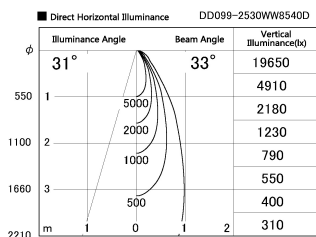

Item no. DD099-2530WW8540D

Series Name: Φ 125 Spark (Deep Cone)

Installation	Recessed mount
Type	
Fixture wattage	23W
Beam angle	33 deg
Color Temp.	4000K
CRI	Ra>85
Luminous	1957 lm
Body	Die-cast aluminum alloy
Body finish	N/A
Trim finish	White
Reflector finish	White
IP Rate	IP20
Light source	COB module
Input Voltage	AC220~240V
Dimming Type	Non-Dimmable
Certificate	CE, CCC
Cut Hole	125mm