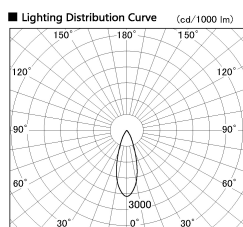

Item no. DD099-2530WW9027D

Series Name:  $\Phi$ 125 Spark (Deep Cone)

|                  |                              |
|------------------|------------------------------|
| Installation     | Recessed mount               |
| Type             | $\Phi$ 125 Spark (Deep Cone) |
| Fixture wattage  | 23W                          |
| Beam angle       | 33 deg                       |
| Color Temp.      | 2700K                        |
| CRI              | Ra>90                        |
| Luminous         | 1658 lm                      |
| Body             | Die-cast aluminum alloy      |
| Body finish      | N/A                          |
| Trim finish      | White                        |
| Reflector finish | White                        |
| IP Rate          | IP20                         |
| Light source     | COB module                   |
| Input Voltage    | AC220~240V                   |
| Dimming Type     | Non-Dimmable                 |
| Certificate      | CE, CCC                      |
| Cut Hole         | 125mm                        |