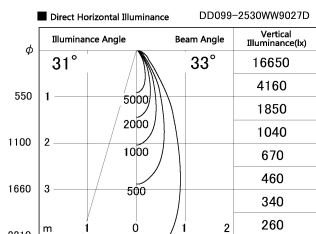

Item no. DD099-2530WW9027D

Series Name:  $\Phi$ 125 Spark (Deep Cone)

|                  |                              |
|------------------|------------------------------|
| Installation     | Recessed mount               |
| Type             | $\Phi$ 125 Spark (Deep Cone) |
| Fixture wattage  | 23W                          |
| Beam angle       | 33 deg                       |
| Color Temp.      | 2700K                        |
| CRI              | Ra>90                        |
| Luminous         | 1658 lm                      |
| Body             | Die-cast aluminum alloy      |
| Body finish      | N/A                          |
| Trim finish      | White                        |
| Reflector finish | White                        |
| IP Rate          | IP20                         |
| Light source     | COB module                   |
| Input Voltage    | AC220~240V                   |
| Dimming Type     | Non-Dimmable                 |
| Certificate      | CE, CCC                      |
| Cut Hole         | 125mm                        |