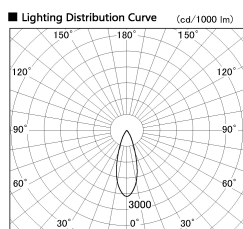

Item no. DD099-2530WW9027D

Series Name: Φ 125 Spark (Deep Cone)

Installation	Recessed mount
Type	
Fixture wattage	23W
Beam angle	33 deg
Color Temp.	2700K
CRI	Ra>90
Luminous	1658 lm
Body	Die-cast aluminum alloy
Body finish	N/A
Trim finish	White
Reflector finish	White
IP Rate	IP20
Light source	COB module
Input Voltage	AC220~240V
Dimming Type	Non-Dimmable
Certificate	CE, CCC
Cut Hole	125mm