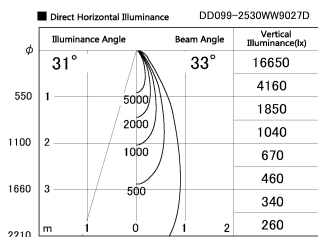

Item no. DD099-2530WW9027D

Series Name: Φ 125 Spark (Deep Cone)

Installation	Recessed mount
Type	
Fixture wattage	23W
Beam angle	33 deg
Color Temp.	2700K
CRI	Ra>90
Luminous	1658 lm
Body	Die-cast aluminum alloy
Body finish	N/A
Trim finish	White
Reflector finish	White
IP Rate	IP20
Light source	COB module
Input Voltage	AC220~240V
Dimming Type	Non-Dimmable
Certificate	CE, CCC
Cut Hole	125mm