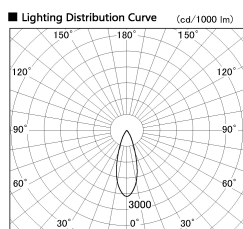

Item no. DD099-2530WW9030D

Series Name: Φ 125 Spark (Deep Cone)

Installation	Recessed mount
Type	
Fixture wattage	23W
Beam angle	33 deg
Color Temp.	3000K
CRI	Ra>90
Luminous	1728 lm
Body	Die-cast aluminum alloy
Body finish	N/A
Trim finish	White
Reflector finish	White
IP Rate	IP20
Light source	COB module
Input Voltage	AC220~240V
Dimming Type	Non-Dimmable
Certificate	CE, CCC
Cut Hole	125mm