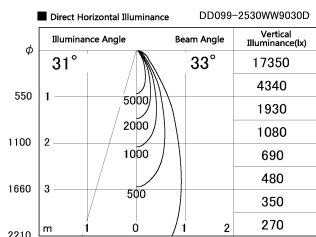

Item no. DD099-2530WW9030D

Series Name: Φ 125 Spark (Deep Cone)

Installation	Recessed mount
Type	
Fixture wattage	23W
Beam angle	33 deg
Color Temp.	3000K
CRI	Ra>90
Luminous	1728 lm
Body	Die-cast aluminum alloy
Body finish	N/A
Trim finish	White
Reflector finish	White
IP Rate	IP20
Light source	COB module
Input Voltage	AC220~240V
Dimming Type	Non-Dimmable
Certificate	CE, CCC
Cut Hole	125mm