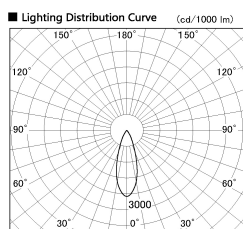

Item no. DD099-2530WW9030D

Series Name: Φ 125 Spark (Deep Cone)

Installation	Recessed mount
Type	Φ 125 Spark (Deep Cone)
Fixture wattage	23W
Beam angle	33 deg
Color Temp.	3000K
CRI	Ra>90
Luminous	1728 lm
Body	Die-cast aluminum alloy
Body finish	N/A
Trim finish	White
Reflector finish	White
IP Rate	IP20
Light source	COB module
Input Voltage	AC220~240V
Dimming Type	Non-Dimmable
Certificate	CE, CCC
Cut Hole	125mm