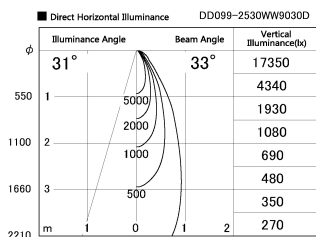

Item no. DD099-2530WW9030D

Series Name: Φ 125 Spark (Deep Cone)

Installation	Recessed mount
Type	Φ 125 Spark (Deep Cone)
Fixture wattage	23W
Beam angle	33 deg
Color Temp.	3000K
CRI	Ra>90
Luminous	1728 lm
Body	Die-cast aluminum alloy
Body finish	N/A
Trim finish	White
Reflector finish	White
IP Rate	IP20
Light source	COB module
Input Voltage	AC220~240V
Dimming Type	Non-Dimmable
Certificate	CE, CCC
Cut Hole	125mm