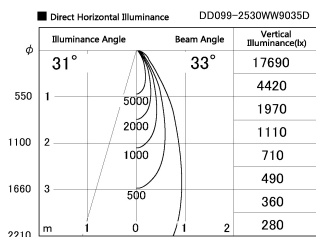

Item no. DD099-2530WW9035D

Series Name: Φ 125 Spark (Deep Cone)

Installation	Recessed mount
Type	
Fixture wattage	23W
Beam angle	33 deg
Color Temp.	3500K
CRI	Ra>90
Luminous	1762 lm
Body	Die-cast aluminum alloy
Body finish	N/A
Trim finish	White
Reflector finish	White
IP Rate	IP20
Light source	COB module
Input Voltage	AC220~240V
Dimming Type	Non-Dimmable
Certificate	CE, CCC
Cut Hole	125mm