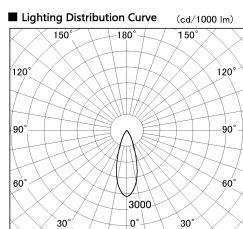

Item no. DD099-2530WW9035D

Series Name: Φ 125 Spark (Deep Cone)

Installation	Recessed mount
Type	
Fixture wattage	23W
Beam angle	33 deg
Color Temp.	3500K
CRI	Ra>90
Luminous	1762 lm
Body	Die-cast aluminum alloy
Body finish	N/A
Trim finish	White
Reflector finish	White
IP Rate	IP20
Light source	COB module
Input Voltage	AC220~240V
Dimming Type	Non-Dimmable
Certificate	CE, CCC
Cut Hole	125mm