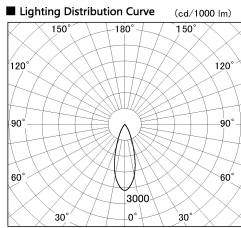

Item no. DD099-2530WW9040D

Series Name: Φ 125 Spark (Deep Cone)

Installation	Recessed mount
Type	Φ 125 Spark (Deep Cone)
Fixture wattage	23W
Beam angle	33 deg
Color Temp.	4000K
CRI	Ra>90
Luminous	1779 lm
Body	Die-cast aluminum alloy
Body finish	N/A
Trim finish	White
Reflector finish	White
IP Rate	IP20
Light source	COB module
Input Voltage	AC220~240V
Dimming Type	Non-Dimmable
Certificate	CE, CCC
Cut Hole	125mm