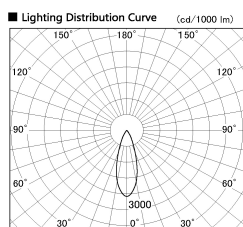

Item no. DD099-2530WW9040D

Series Name:  $\Phi$ 125 Spark (Deep Cone)

Installation	Recessed mount
Type	
Fixture wattage	23W
Beam angle	33 deg
Color Temp.	4000K
CRI	Ra>90
Luminous	1779 lm
Body	Die-cast aluminum alloy
Body finish	N/A
Trim finish	White
Reflector finish	White
IP Rate	IP20
Light source	COB module
Input Voltage	AC220~240V
Dimming Type	Non-Dimmable
Certificate	CE, CCC
Cut Hole	125mm