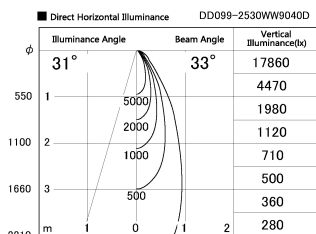

Item no. DD099-2530WW9040D

Series Name:  $\Phi$ 125 Spark (Deep Cone)

Installation	Recessed mount
Type	
Fixture wattage	23W
Beam angle	33 deg
Color Temp.	4000K
CRI	Ra>90
Luminous	1779 lm
Body	Die-cast aluminum alloy
Body finish	N/A
Trim finish	White
Reflector finish	White
IP Rate	IP20
Light source	COB module
Input Voltage	AC220~240V
Dimming Type	Non-Dimmable
Certificate	CE, CCC
Cut Hole	125mm