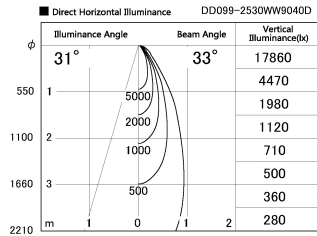

Item no. DD099-2530WW9040D

Series Name: Φ 125 Spark (Deep Cone)

Installation	Recessed mount
Type	Φ 125 Spark (Deep Cone)
Fixture wattage	23W
Beam angle	33 deg
Color Temp.	4000K
CRI	Ra>90
Luminous	1779 lm
Body	Die-cast aluminum alloy
Body finish	N/A
Trim finish	White
Reflector finish	White
IP Rate	IP20
Light source	COB module
Input Voltage	AC220~240V
Dimming Type	Non-Dimmable
Certificate	CE, CCC
Cut Hole	125mm