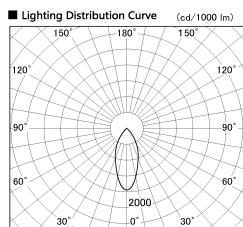

Item no. DD099-2550DW8527D

Series Name:  $\Phi$ 125 Spark (Deep Cone)

With Dark Mirror Reflector

Installation	Recessed mount
Type	
Fixture wattage	23W
Beam angle	41 deg
Color Temp.	2700K
CRI	Ra>85
Luminous	1814 lm
Body	Die-cast aluminum alloy
Body finish	N/A
Trim finish	White
Reflector finish	Dark Mirror
IP Rate	IP20
Light source	COB module
Input Voltage	AC220~240V
Dimming Type	Non-Dimmable
Certificate	CE, CCC
Cut Hole	125mm