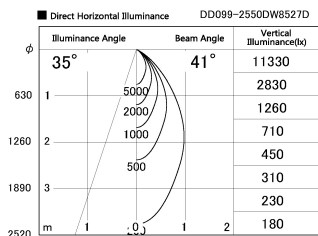

Item no. DD099-2550DW8527D

Series Name:  $\Phi$ 125 Spark (Deep Cone)

With Dark Mirror Reflector

Installation	Recessed mount
Type	
Fixture wattage	23W
Beam angle	41 deg
Color Temp.	2700K
CRI	Ra>85
Luminous	1814 lm
Body	Die-cast aluminum alloy
Body finish	N/A
Trim finish	White
Reflector finish	Dark Mirror
IP Rate	IP20
Light source	COB module
Input Voltage	AC220~240V
Dimming Type	Non-Dimmable
Certificate	CE, CCC
Cut Hole	125mm