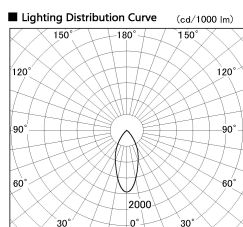

Item no. DD099-2550DW8540D

Series Name: Φ 125 Spark (Deep Cone)

With Dark Mirror Reflector

Installation	Recessed mount
Type	
Fixture wattage	23W
Beam angle	41 deg
Color Temp.	4000K
CRI	Ra>85
Luminous	1947 lm
Body	Die-cast aluminum alloy
Body finish	N/A
Trim finish	White
Reflector finish	Dark Mirror
IP Rate	IP20
Light source	COB module
Input Voltage	AC220~240V
Dimming Type	Non-Dimmable
Certificate	CE, CCC
Cut Hole	125mm