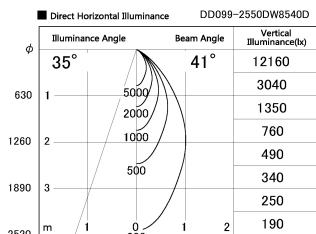

Item no. DD099-2550DW8540D

Series Name: Φ 125 Spark (Deep Cone)

With Dark Mirror Reflector

Installation	Recessed mount
Type	
Fixture wattage	23W
Beam angle	41 deg
Color Temp.	4000K
CRI	Ra>85
Luminous	1947 lm
Body	Die-cast aluminum alloy
Body finish	N/A
Trim finish	White
Reflector finish	Dark Mirror
IP Rate	IP20
Light source	COB module
Input Voltage	AC220~240V
Dimming Type	Non-Dimmable
Certificate	CE, CCC
Cut Hole	125mm