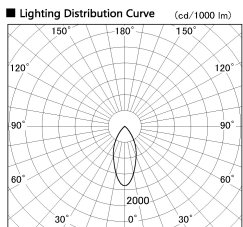

Item no. DD099-2550MW8527D

Series Name: Φ 125 Spark (Deep Cone)

Installation	Recessed mount
Type	Φ 125 Spark (Deep Cone)
Fixture wattage	23W
Beam angle	43 deg
Color Temp.	2700K
CRI	Ra>85
Luminous	1825 lm
Body	Die-cast aluminum alloy
Body finish	N/A
Trim finish	White
Reflector finish	Mirror
IP Rate	IP20
Light source	COB module
Input Voltage	AC220~240V
Dimming Type	Non-Dimmable
Certificate	CE, CCC
Cut Hole	125mm