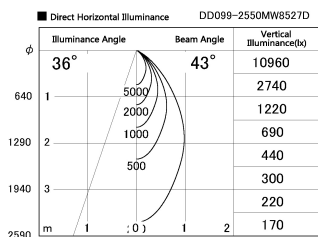

Item no. DD099-2550MW8527D

Series Name: Φ 125 Spark (Deep Cone)

Installation	Recessed mount
Type	
Fixture wattage	23W
Beam angle	43 deg
Color Temp.	2700K
CRI	Ra>85
Luminous	1825 lm
Body	Die-cast aluminum alloy
Body finish	N/A
Trim finish	White
Reflector finish	Mirror
IP Rate	IP20
Light source	COB module
Input Voltage	AC220~240V
Dimming Type	Non-Dimmable
Certificate	CE, CCC
Cut Hole	125mm