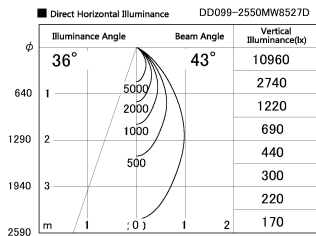

Item no. DD099-2550MW8527D

Series Name: Φ 125 Spark (Deep Cone)

Installation	Recessed mount
Type	Φ 125 Spark (Deep Cone)
Fixture wattage	23W
Beam angle	43 deg
Color Temp.	2700K
CRI	Ra>85
Luminous	1825 lm
Body	Die-cast aluminum alloy
Body finish	N/A
Trim finish	White
Reflector finish	Mirror
IP Rate	IP20
Light source	COB module
Input Voltage	AC220~240V
Dimming Type	Non-Dimmable
Certificate	CE, CCC
Cut Hole	125mm