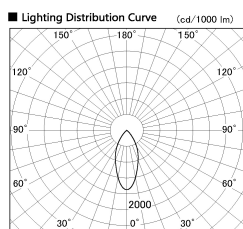

Item no. DD099-2550MW8527D

Series Name: Φ 125 Spark (Deep Cone)

Installation	Recessed mount
Type	
Fixture wattage	23W
Beam angle	43 deg
Color Temp.	2700K
CRI	Ra>85
Luminous	1825 lm
Body	Die-cast aluminum alloy
Body finish	N/A
Trim finish	White
Reflector finish	Mirror
IP Rate	IP20
Light source	COB module
Input Voltage	AC220~240V
Dimming Type	Non-Dimmable
Certificate	CE, CCC
Cut Hole	125mm