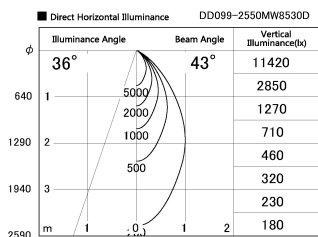

Item no. DD099-2550MW8530D

Series Name: Φ 125 Spark (Deep Cone)

Installation	Recessed mount
Type	Φ 125 Spark (Deep Cone)
Fixture wattage	23W
Beam angle	43 deg
Color Temp.	3000K
CRI	Ra>85
Luminous	1901 lm
Body	Die-cast aluminum alloy
Body finish	N/A
Trim finish	White
Reflector finish	Mirror
IP Rate	IP20
Light source	COB module
Input Voltage	AC220~240V
Dimming Type	Non-Dimmable
Certificate	CE, CCC
Cut Hole	125mm