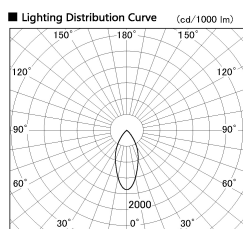

Item no. DD099-2550MW8530D

Series Name: Φ 125 Spark (Deep Cone)

Installation	Recessed mount
Type	Φ 125 Spark (Deep Cone)
Fixture wattage	23W
Beam angle	43 deg
Color Temp.	3000K
CRI	Ra>85
Luminous	1901 lm
Body	Die-cast aluminum alloy
Body finish	N/A
Trim finish	White
Reflector finish	Mirror
IP Rate	IP20
Light source	COB module
Input Voltage	AC220~240V
Dimming Type	Non-Dimmable
Certificate	CE, CCC
Cut Hole	125mm