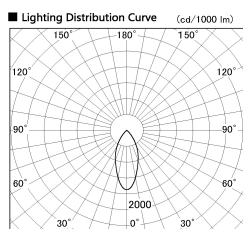

Item no. DD099-2550MW8530D

Series Name: Φ 125 Spark (Deep Cone)

Installation	Recessed mount
Type	
Fixture wattage	23W
Beam angle	43 deg
Color Temp.	3000K
CRI	Ra>85
Luminous	1901 lm
Body	Die-cast aluminum alloy
Body finish	N/A
Trim finish	White
Reflector finish	Mirror
IP Rate	IP20
Light source	COB module
Input Voltage	AC220~240V
Dimming Type	Non-Dimmable
Certificate	CE, CCC
Cut Hole	125mm