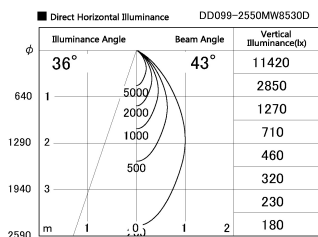

Item no. DD099-2550MW8530D

Series Name: Φ 125 Spark (Deep Cone)

Installation	Recessed mount
Type	
Fixture wattage	23W
Beam angle	43 deg
Color Temp.	3000K
CRI	Ra>85
Luminous	1901 lm
Body	Die-cast aluminum alloy
Body finish	N/A
Trim finish	White
Reflector finish	Mirror
IP Rate	IP20
Light source	COB module
Input Voltage	AC220~240V
Dimming Type	Non-Dimmable
Certificate	CE, CCC
Cut Hole	125mm