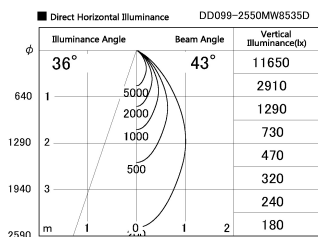

Item no. DD099-2550MW8535D

Series Name: Φ 125 Spark (Deep Cone)

| | |
|------------------|------------------------------|
| Installation | Recessed mount |
| Type | Φ 125 Spark (Deep Cone) |
| Fixture wattage | 23W |
| Beam angle | 43 deg |
| Color Temp. | 3500K |
| CRI | Ra>85 |
| Luminous | 1939 lm |
| Body | Die-cast aluminum alloy |
| Body finish | N/A |
| Trim finish | White |
| Reflector finish | Mirror |
| IP Rate | IP20 |
| Light source | COB module |
| Input Voltage | AC220~240V |
| Dimming Type | Non-Dimmable |
| Certificate | CE, CCC |
| Cut Hole | 125mm |