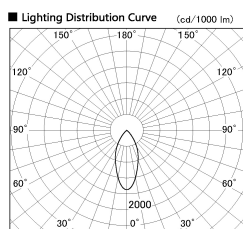

Item no. DD099-2550MW8535D

Series Name:  $\Phi$ 125 Spark (Deep Cone)

Installation	Recessed mount
Type	
Fixture wattage	23W
Beam angle	43 deg
Color Temp.	3500K
CRI	Ra>85
Luminous	1939 lm
Body	Die-cast aluminum alloy
Body finish	N/A
Trim finish	White
Reflector finish	Mirror
IP Rate	IP20
Light source	COB module
Input Voltage	AC220~240V
Dimming Type	Non-Dimmable
Certificate	CE, CCC
Cut Hole	125mm