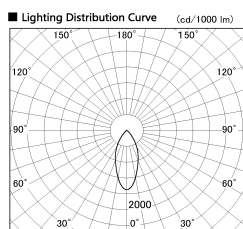

Item no. DD099-2550MW8535D

Series Name: Φ 125 Spark (Deep Cone)

| | |
|------------------|------------------------------|
| Installation | Recessed mount |
| Type | Φ 125 Spark (Deep Cone) |
| Fixture wattage | 23W |
| Beam angle | 43 deg |
| Color Temp. | 3500K |
| CRI | Ra>85 |
| Luminous | 1939 lm |
| Body | Die-cast aluminum alloy |
| Body finish | N/A |
| Trim finish | White |
| Reflector finish | Mirror |
| IP Rate | IP20 |
| Light source | COB module |
| Input Voltage | AC220~240V |
| Dimming Type | Non-Dimmable |
| Certificate | CE, CCC |
| Cut Hole | 125mm |