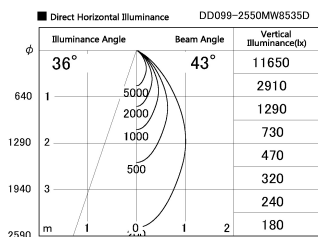

Item no. DD099-2550MW8535D

Series Name:  $\Phi$ 125 Spark (Deep Cone)

Installation	Recessed mount
Type	
Fixture wattage	23W
Beam angle	43 deg
Color Temp.	3500K
CRI	Ra>85
Luminous	1939 lm
Body	Die-cast aluminum alloy
Body finish	N/A
Trim finish	White
Reflector finish	Mirror
IP Rate	IP20
Light source	COB module
Input Voltage	AC220~240V
Dimming Type	Non-Dimmable
Certificate	CE, CCC
Cut Hole	125mm