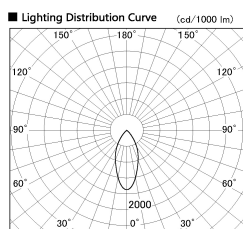

Item no. DD099-2550MW8540D

Series Name: Φ 125 Spark (Deep Cone)

| | |
|------------------|-------------------------|
| Installation | Recessed mount |
| Type | |
| Fixture wattage | 23W |
| Beam angle | 43 deg |
| Color Temp. | 4000K |
| CRI | Ra>85 |
| Luminous | 1958 lm |
| Body | Die-cast aluminum alloy |
| Body finish | N/A |
| Trim finish | White |
| Reflector finish | Mirror |
| IP Rate | IP20 |
| Light source | COB module |
| Input Voltage | AC220~240V |
| Dimming Type | Non-Dimmable |
| Certificate | CE, CCC |
| Cut Hole | 125mm |