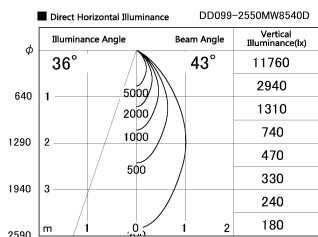

Item no. DD099-2550MW8540D

Series Name: Φ 125 Spark (Deep Cone)

| | |
|------------------|-------------------------|
| Installation | Recessed mount |
| Type | |
| Fixture wattage | 23W |
| Beam angle | 43 deg |
| Color Temp. | 4000K |
| CRI | Ra>85 |
| Luminous | 1958 lm |
| Body | Die-cast aluminum alloy |
| Body finish | N/A |
| Trim finish | White |
| Reflector finish | Mirror |
| IP Rate | IP20 |
| Light source | COB module |
| Input Voltage | AC220~240V |
| Dimming Type | Non-Dimmable |
| Certificate | CE, CCC |
| Cut Hole | 125mm |