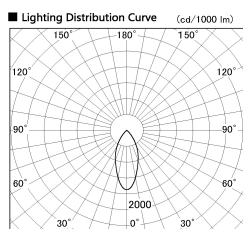

Item no. DD099-2550MW9027D

Series Name: Φ 125 Spark (Deep Cone)

Installation	Recessed mount
Type	
Fixture wattage	23W
Beam angle	43 deg
Color Temp.	2700K
CRI	Ra>90
Luminous	1659 lm
Body	Die-cast aluminum alloy
Body finish	N/A
Trim finish	White
Reflector finish	Mirror
IP Rate	IP20
Light source	COB module
Input Voltage	AC220~240V
Dimming Type	Non-Dimmable
Certificate	CE, CCC
Cut Hole	125mm