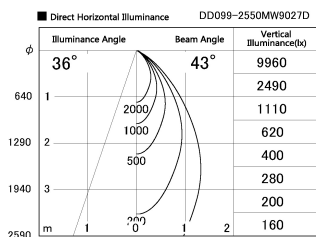

Item no. DD099-2550MW9027D

Series Name: Φ 125 Spark (Deep Cone)

Installation	Recessed mount
Type	
Fixture wattage	23W
Beam angle	43 deg
Color Temp.	2700K
CRI	Ra>90
Luminous	1659 lm
Body	Die-cast aluminum alloy
Body finish	N/A
Trim finish	White
Reflector finish	Mirror
IP Rate	IP20
Light source	COB module
Input Voltage	AC220~240V
Dimming Type	Non-Dimmable
Certificate	CE, CCC
Cut Hole	125mm