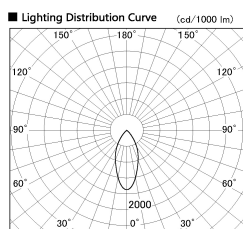

Item no. DD099-2550MW9030D

Series Name:  $\Phi$ 125 Spark (Deep Cone)

Installation	Recessed mount
Type	
Fixture wattage	23W
Beam angle	43 deg
Color Temp.	3000K
CRI	Ra>90
Luminous	1728 lm
Body	Die-cast aluminum alloy
Body finish	N/A
Trim finish	White
Reflector finish	Mirror
IP Rate	IP20
Light source	COB module
Input Voltage	AC220~240V
Dimming Type	Non-Dimmable
Certificate	CE, CCC
Cut Hole	125mm