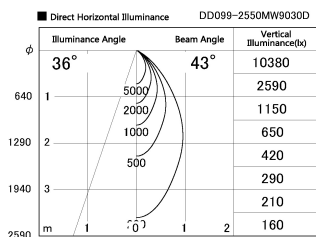

Item no. DD099-2550MW9030D

Series Name:  $\Phi$ 125 Spark (Deep Cone)

Installation	Recessed mount
Type	
Fixture wattage	23W
Beam angle	43 deg
Color Temp.	3000K
CRI	Ra>90
Luminous	1728 lm
Body	Die-cast aluminum alloy
Body finish	N/A
Trim finish	White
Reflector finish	Mirror
IP Rate	IP20
Light source	COB module
Input Voltage	AC220~240V
Dimming Type	Non-Dimmable
Certificate	CE, CCC
Cut Hole	125mm