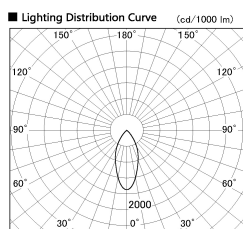

Item no. DD099-2550MW9035D

Series Name:  $\Phi$ 125 Spark (Deep Cone)

Installation	Recessed mount
Type	
Fixture wattage	23W
Beam angle	43 deg
Color Temp.	3500K
CRI	Ra>90
Luminous	1763 lm
Body	Die-cast aluminum alloy
Body finish	N/A
Trim finish	White
Reflector finish	Mirror
IP Rate	IP20
Light source	COB module
Input Voltage	AC220~240V
Dimming Type	Non-Dimmable
Certificate	CE, CCC
Cut Hole	125mm