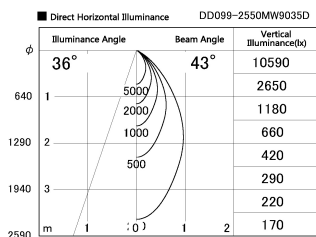

Item no. DD099-2550MW9035D

Series Name:  $\Phi$ 125 Spark (Deep Cone)

Installation	Recessed mount
Type	
Fixture wattage	23W
Beam angle	43 deg
Color Temp.	3500K
CRI	Ra>90
Luminous	1763 lm
Body	Die-cast aluminum alloy
Body finish	N/A
Trim finish	White
Reflector finish	Mirror
IP Rate	IP20
Light source	COB module
Input Voltage	AC220~240V
Dimming Type	Non-Dimmable
Certificate	CE, CCC
Cut Hole	125mm