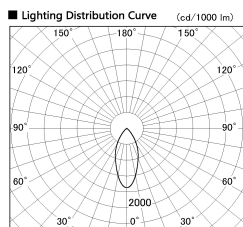

Item no. DD099-2550MW9040D

Series Name: Φ 125 Spark (Deep Cone)

Installation	Recessed mount
Type	
Fixture wattage	23W
Beam angle	43 deg
Color Temp.	4000K
CRI	Ra>90
Luminous	1780 lm
Body	Die-cast aluminum alloy
Body finish	N/A
Trim finish	White
Reflector finish	Mirror
IP Rate	IP20
Light source	COB module
Input Voltage	AC220~240V
Dimming Type	Non-Dimmable
Certificate	CE, CCC
Cut Hole	125mm