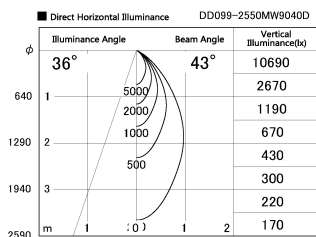

Item no. DD099-2550MW9040D

Series Name: Φ 125 Spark (Deep Cone)

Installation	Recessed mount
Type	
Fixture wattage	23W
Beam angle	43 deg
Color Temp.	4000K
CRI	Ra>90
Luminous	1780 lm
Body	Die-cast aluminum alloy
Body finish	N/A
Trim finish	White
Reflector finish	Mirror
IP Rate	IP20
Light source	COB module
Input Voltage	AC220~240V
Dimming Type	Non-Dimmable
Certificate	CE, CCC
Cut Hole	125mm