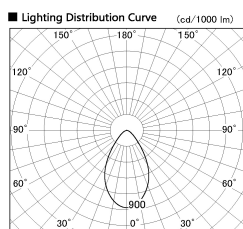

Item no. DD099-2550WW8527D

Series Name: Φ 125 Spark (Deep Cone)

Installation	Recessed mount
Type	Φ 125 Spark (Deep Cone)
Fixture wattage	23W
Beam angle	61 deg
Color Temp.	2700K
CRI	Ra>85
Luminous	1656 lm
Body	Die-cast aluminum alloy
Body finish	N/A
Trim finish	White
Reflector finish	White
IP Rate	IP20
Light source	COB module
Input Voltage	AC220~240V
Dimming Type	Non-Dimmable
Certificate	CE, CCC
Cut Hole	125mm