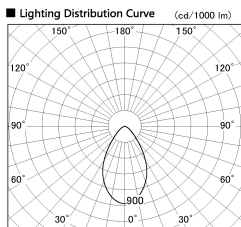

Item no. DD099-2550WW8527D

Series Name: Φ 125 Spark (Deep Cone)

Installation	Recessed mount
Type	
Fixture wattage	23W
Beam angle	61 deg
Color Temp.	2700K
CRI	Ra>85
Luminous	1656 lm
Body	Die-cast aluminum alloy
Body finish	N/A
Trim finish	White
Reflector finish	White
IP Rate	IP20
Light source	COB module
Input Voltage	AC220~240V
Dimming Type	Non-Dimmable
Certificate	CE, CCC
Cut Hole	125mm