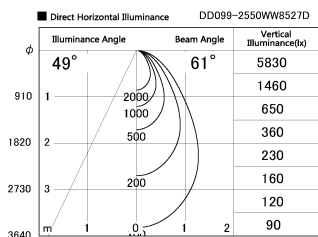

Item no. DD099-2550WW8527D

Series Name: Φ 125 Spark (Deep Cone)

Installation	Recessed mount
Type	Φ 125 Spark (Deep Cone)
Fixture wattage	23W
Beam angle	61 deg
Color Temp.	2700K
CRI	Ra>85
Luminous	1656 lm
Body	Die-cast aluminum alloy
Body finish	N/A
Trim finish	White
Reflector finish	White
IP Rate	IP20
Light source	COB module
Input Voltage	AC220~240V
Dimming Type	Non-Dimmable
Certificate	CE, CCC
Cut Hole	125mm