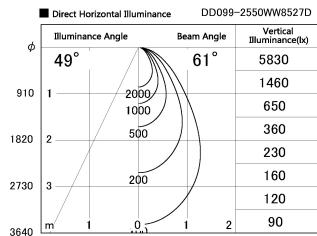

Item no. DD099-2550WW8527D

Series Name: Φ 125 Spark (Deep Cone)

Installation	Recessed mount
Type	
Fixture wattage	23W
Beam angle	61 deg
Color Temp.	2700K
CRI	Ra>85
Luminous	1656 lm
Body	Die-cast aluminum alloy
Body finish	N/A
Trim finish	White
Reflector finish	White
IP Rate	IP20
Light source	COB module
Input Voltage	AC220~240V
Dimming Type	Non-Dimmable
Certificate	CE, CCC
Cut Hole	125mm