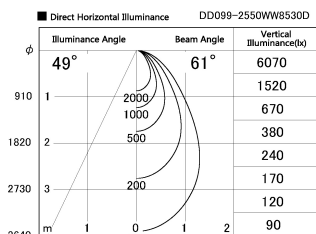

Item no. DD099-2550WW8530D

Series Name: Φ 125 Spark (Deep Cone)

Installation	Recessed mount
Type	
Fixture wattage	23W
Beam angle	61 deg
Color Temp.	3000K
CRI	Ra>85
Luminous	1725 lm
Body	Die-cast aluminum alloy
Body finish	N/A
Trim finish	White
Reflector finish	White
IP Rate	IP20
Light source	COB module
Input Voltage	AC220~240V
Dimming Type	Non-Dimmable
Certificate	CE, CCC
Cut Hole	125mm