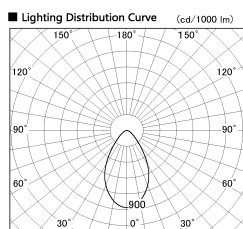

Item no. DD099-2550WW8530D

Series Name: Φ 125 Spark (Deep Cone)

Installation	Recessed mount
Type	
Fixture wattage	23W
Beam angle	61 deg
Color Temp.	3000K
CRI	Ra>85
Luminous	1725 lm
Body	Die-cast aluminum alloy
Body finish	N/A
Trim finish	White
Reflector finish	White
IP Rate	IP20
Light source	COB module
Input Voltage	AC220~240V
Dimming Type	Non-Dimmable
Certificate	CE, CCC
Cut Hole	125mm