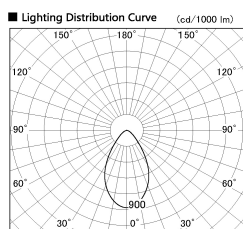

Item no. DD099-2550WW8535D

Series Name: Φ 125 Spark (Deep Cone)

Installation	Recessed mount
Type	Φ 125 Spark (Deep Cone)
Fixture wattage	23W
Beam angle	61 deg
Color Temp.	3500K
CRI	Ra>85
Luminous	1759 lm
Body	Die-cast aluminum alloy
Body finish	N/A
Trim finish	White
Reflector finish	White
IP Rate	IP20
Light source	COB module
Input Voltage	AC220~240V
Dimming Type	Non-Dimmable
Certificate	CE, CCC
Cut Hole	125mm