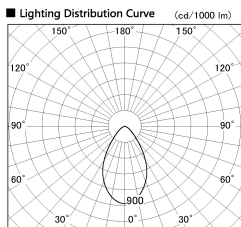

Item no. DD099-2550WW8535D

Series Name: Φ 125 Spark (Deep Cone)

Installation	Recessed mount
Type	
Fixture wattage	23W
Beam angle	61 deg
Color Temp.	3500K
CRI	Ra>85
Luminous	1759 lm
Body	Die-cast aluminum alloy
Body finish	N/A
Trim finish	White
Reflector finish	White
IP Rate	IP20
Light source	COB module
Input Voltage	AC220~240V
Dimming Type	Non-Dimmable
Certificate	CE, CCC
Cut Hole	125mm