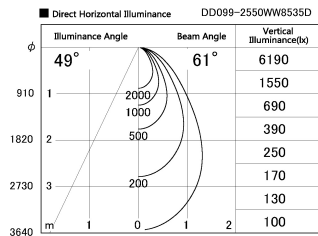

Item no. DD099-2550WW8535D

Series Name: Φ 125 Spark (Deep Cone)

Installation	Recessed mount
Type	
Fixture wattage	23W
Beam angle	61 deg
Color Temp.	3500K
CRI	Ra>85
Luminous	1759 lm
Body	Die-cast aluminum alloy
Body finish	N/A
Trim finish	White
Reflector finish	White
IP Rate	IP20
Light source	COB module
Input Voltage	AC220~240V
Dimming Type	Non-Dimmable
Certificate	CE, CCC
Cut Hole	125mm