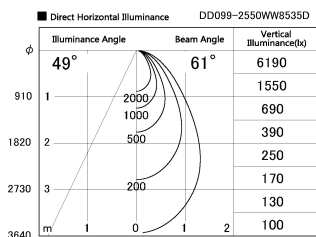

Item no. DD099-2550WW8535D

Series Name: Φ 125 Spark (Deep Cone)

Installation	Recessed mount
Type	Φ 125 Spark (Deep Cone)
Fixture wattage	23W
Beam angle	61 deg
Color Temp.	3500K
CRI	Ra>85
Luminous	1759 lm
Body	Die-cast aluminum alloy
Body finish	N/A
Trim finish	White
Reflector finish	White
IP Rate	IP20
Light source	COB module
Input Voltage	AC220~240V
Dimming Type	Non-Dimmable
Certificate	CE, CCC
Cut Hole	125mm