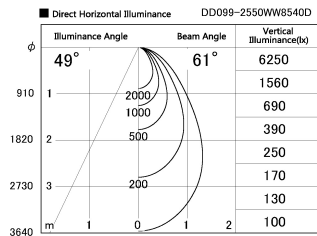

Item no. DD099-2550WW8540D

Series Name: Φ 125 Spark (Deep Cone)

Installation	Recessed mount
Type	
Fixture wattage	23W
Beam angle	61 deg
Color Temp.	4000K
CRI	Ra>85
Luminous	1776 lm
Body	Die-cast aluminum alloy
Body finish	N/A
Trim finish	White
Reflector finish	White
IP Rate	IP20
Light source	COB module
Input Voltage	AC220~240V
Dimming Type	Non-Dimmable
Certificate	CE, CCC
Cut Hole	125mm