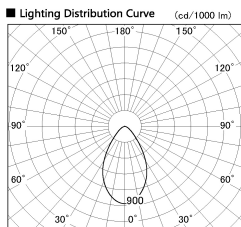

Item no. DD099-2550WW8540D

Series Name: Φ 125 Spark (Deep Cone)

Installation	Recessed mount
Type	
Fixture wattage	23W
Beam angle	61 deg
Color Temp.	4000K
CRI	Ra>85
Luminous	1776 lm
Body	Die-cast aluminum alloy
Body finish	N/A
Trim finish	White
Reflector finish	White
IP Rate	IP20
Light source	COB module
Input Voltage	AC220~240V
Dimming Type	Non-Dimmable
Certificate	CE, CCC
Cut Hole	125mm