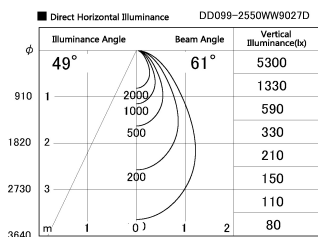

Item no. DD099-2550WW9027D

Series Name: Φ 125 Spark (Deep Cone)

Installation	Recessed mount
Type	
Fixture wattage	23W
Beam angle	61 deg
Color Temp.	2700K
CRI	Ra>90
Luminous	1505 lm
Body	Die-cast aluminum alloy
Body finish	N/A
Trim finish	White
Reflector finish	White
IP Rate	IP20
Light source	COB module
Input Voltage	AC220~240V
Dimming Type	Non-Dimmable
Certificate	CE, CCC
Cut Hole	125mm