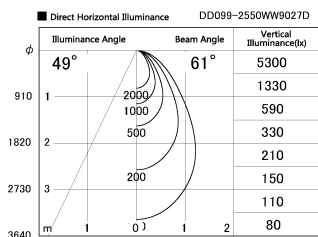

Item no. DD099-2550WW9027D

Series Name: Φ 125 Spark (Deep Cone)

Installation	Recessed mount
Type	Φ 125 Spark (Deep Cone)
Fixture wattage	23W
Beam angle	61 deg
Color Temp.	2700K
CRI	Ra>90
Luminous	1505 lm
Body	Die-cast aluminum alloy
Body finish	N/A
Trim finish	White
Reflector finish	White
IP Rate	IP20
Light source	COB module
Input Voltage	AC220~240V
Dimming Type	Non-Dimmable
Certificate	CE, CCC
Cut Hole	125mm