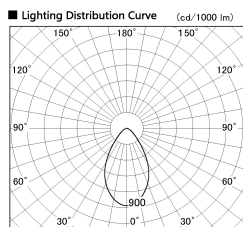

Item no. DD099-2550WW9027D

Series Name: Φ 125 Spark (Deep Cone)

Installation	Recessed mount
Type	
Fixture wattage	23W
Beam angle	61 deg
Color Temp.	2700K
CRI	Ra>90
Luminous	1505 lm
Body	Die-cast aluminum alloy
Body finish	N/A
Trim finish	White
Reflector finish	White
IP Rate	IP20
Light source	COB module
Input Voltage	AC220~240V
Dimming Type	Non-Dimmable
Certificate	CE, CCC
Cut Hole	125mm