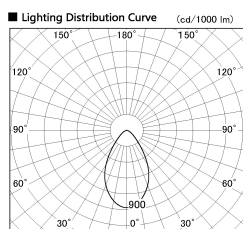

Item no. DD099-2550WW9027D

Series Name: Φ 125 Spark (Deep Cone)

Installation	Recessed mount
Type	Φ 125 Spark (Deep Cone)
Fixture wattage	23W
Beam angle	61 deg
Color Temp.	2700K
CRI	Ra>90
Luminous	1505 lm
Body	Die-cast aluminum alloy
Body finish	N/A
Trim finish	White
Reflector finish	White
IP Rate	IP20
Light source	COB module
Input Voltage	AC220~240V
Dimming Type	Non-Dimmable
Certificate	CE, CCC
Cut Hole	125mm