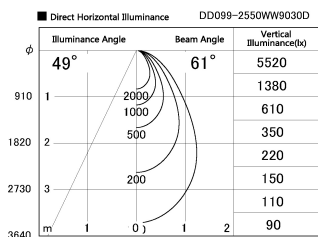

Item no. DD099-2550WW9030D

Series Name:  $\Phi$ 125 Spark (Deep Cone)

Installation	Recessed mount
Type	$\Phi$ 125 Spark (Deep Cone)
Fixture wattage	23W
Beam angle	61 deg
Color Temp.	3000K
CRI	Ra>90
Luminous	1568 lm
Body	Die-cast aluminum alloy
Body finish	N/A
Trim finish	White
Reflector finish	White
IP Rate	IP20
Light source	COB module
Input Voltage	AC220~240V
Dimming Type	Non-Dimmable
Certificate	CE, CCC
Cut Hole	125mm