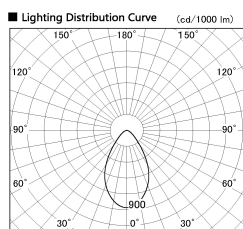

Item no. DD099-2550WW9030D

Series Name:  $\Phi$ 125 Spark (Deep Cone)

Installation	Recessed mount
Type	$\Phi$ 125 Spark (Deep Cone)
Fixture wattage	23W
Beam angle	61 deg
Color Temp.	3000K
CRI	Ra>90
Luminous	1568 lm
Body	Die-cast aluminum alloy
Body finish	N/A
Trim finish	White
Reflector finish	White
IP Rate	IP20
Light source	COB module
Input Voltage	AC220~240V
Dimming Type	Non-Dimmable
Certificate	CE, CCC
Cut Hole	125mm