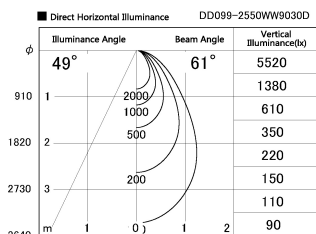

Item no. DD099-2550WW9030D

Series Name: Φ 125 Spark (Deep Cone)

Installation	Recessed mount
Type	
Fixture wattage	23W
Beam angle	61 deg
Color Temp.	3000K
CRI	Ra>90
Luminous	1568 lm
Body	Die-cast aluminum alloy
Body finish	N/A
Trim finish	White
Reflector finish	White
IP Rate	IP20
Light source	COB module
Input Voltage	AC220~240V
Dimming Type	Non-Dimmable
Certificate	CE, CCC
Cut Hole	125mm