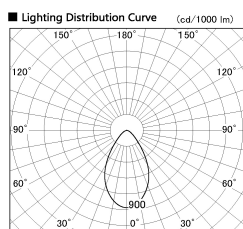

Item no. DD099-2550WW9030D

Series Name: Φ 125 Spark (Deep Cone)

Installation	Recessed mount
Type	
Fixture wattage	23W
Beam angle	61 deg
Color Temp.	3000K
CRI	Ra>90
Luminous	1568 lm
Body	Die-cast aluminum alloy
Body finish	N/A
Trim finish	White
Reflector finish	White
IP Rate	IP20
Light source	COB module
Input Voltage	AC220~240V
Dimming Type	Non-Dimmable
Certificate	CE, CCC
Cut Hole	125mm