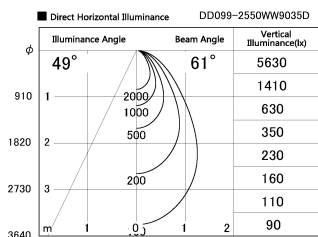

Item no. DD099-2550WW9035D

Series Name: Φ 125 Spark (Deep Cone)

Installation	Recessed mount
Type	Φ 125 Spark (Deep Cone)
Fixture wattage	23W
Beam angle	61 deg
Color Temp.	3500K
CRI	Ra>90
Luminous	1600 lm
Body	Die-cast aluminum alloy
Body finish	N/A
Trim finish	White
Reflector finish	White
IP Rate	IP20
Light source	COB module
Input Voltage	AC220~240V
Dimming Type	Non-Dimmable
Certificate	CE, CCC
Cut Hole	125mm