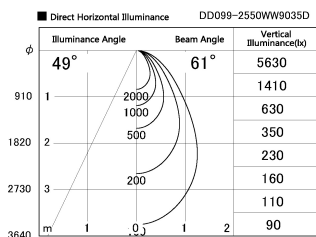

Item no. DD099-2550WW9035D

Series Name: Φ 125 Spark (Deep Cone)

Installation	Recessed mount
Type	
Fixture wattage	23W
Beam angle	61 deg
Color Temp.	3500K
CRI	Ra>90
Luminous	1600 lm
Body	Die-cast aluminum alloy
Body finish	N/A
Trim finish	White
Reflector finish	White
IP Rate	IP20
Light source	COB module
Input Voltage	AC220~240V
Dimming Type	Non-Dimmable
Certificate	CE, CCC
Cut Hole	125mm