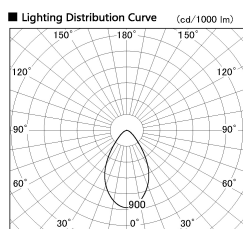

Item no. DD099-2550WW9035D

Series Name: Φ 125 Spark (Deep Cone)

Installation	Recessed mount
Type	
Fixture wattage	23W
Beam angle	61 deg
Color Temp.	3500K
CRI	Ra>90
Luminous	1600 lm
Body	Die-cast aluminum alloy
Body finish	N/A
Trim finish	White
Reflector finish	White
IP Rate	IP20
Light source	COB module
Input Voltage	AC220~240V
Dimming Type	Non-Dimmable
Certificate	CE, CCC
Cut Hole	125mm