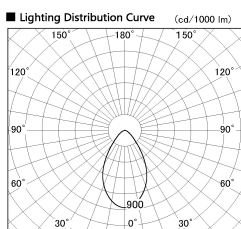

Item no. DD099-2550WW9035D

Series Name: Φ 125 Spark (Deep Cone)

Installation	Recessed mount
Type	Φ 125 Spark (Deep Cone)
Fixture wattage	23W
Beam angle	61 deg
Color Temp.	3500K
CRI	Ra>90
Luminous	1600 lm
Body	Die-cast aluminum alloy
Body finish	N/A
Trim finish	White
Reflector finish	White
IP Rate	IP20
Light source	COB module
Input Voltage	AC220~240V
Dimming Type	Non-Dimmable
Certificate	CE, CCC
Cut Hole	125mm