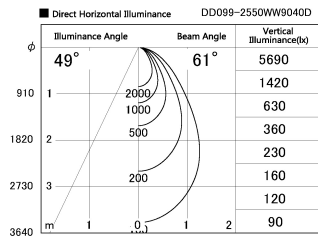

Item no. DD099-2550WW9040D

Series Name: Φ 125 Spark (Deep Cone)

Installation	Recessed mount
Type	Φ 125 Spark (Deep Cone)
Fixture wattage	23W
Beam angle	61 deg
Color Temp.	4000K
CRI	Ra>90
Luminous	1615 lm
Body	Die-cast aluminum alloy
Body finish	N/A
Trim finish	White
Reflector finish	White
IP Rate	IP20
Light source	COB module
Input Voltage	AC220~240V
Dimming Type	Non-Dimmable
Certificate	CE, CCC
Cut Hole	125mm