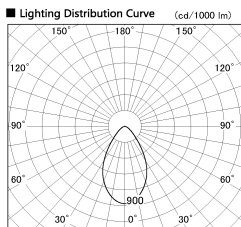

Item no. DD099-2550WW9040D

Series Name: Φ 125 Spark (Deep Cone)

Installation	Recessed mount
Type	Φ 125 Spark (Deep Cone)
Fixture wattage	23W
Beam angle	61 deg
Color Temp.	4000K
CRI	Ra>90
Luminous	1615 lm
Body	Die-cast aluminum alloy
Body finish	N/A
Trim finish	White
Reflector finish	White
IP Rate	IP20
Light source	COB module
Input Voltage	AC220~240V
Dimming Type	Non-Dimmable
Certificate	CE, CCC
Cut Hole	125mm