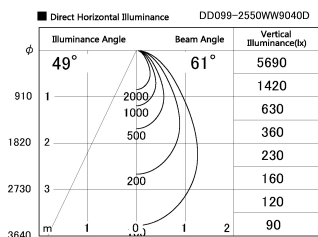

Item no. DD099-2550WW9040D

Series Name: Φ 125 Spark (Deep Cone)

Installation	Recessed mount
Type	
Fixture wattage	23W
Beam angle	61 deg
Color Temp.	4000K
CRI	Ra>90
Luminous	1615 lm
Body	Die-cast aluminum alloy
Body finish	N/A
Trim finish	White
Reflector finish	White
IP Rate	IP20
Light source	COB module
Input Voltage	AC220~240V
Dimming Type	Non-Dimmable
Certificate	CE, CCC
Cut Hole	125mm