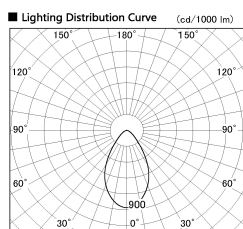

Item no. DD099-2550WW9040D

Series Name: Φ 125 Spark (Deep Cone)

Installation	Recessed mount
Type	
Fixture wattage	23W
Beam angle	61 deg
Color Temp.	4000K
CRI	Ra>90
Luminous	1615 lm
Body	Die-cast aluminum alloy
Body finish	N/A
Trim finish	White
Reflector finish	White
IP Rate	IP20
Light source	COB module
Input Voltage	AC220~240V
Dimming Type	Non-Dimmable
Certificate	CE, CCC
Cut Hole	125mm