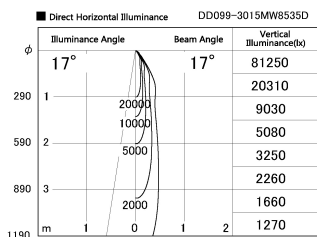

Item no. DD099-3015MW8535D

Series Name: Φ 125 Spark (Deep Cone)

Installation	Recessed mount
Type	
Fixture wattage	30.3W
Beam angle	17 deg
Color Temp.	3500K
CRI	Ra>85
Luminous	2869 lm
Body	Die-cast aluminum alloy
Body finish	N/A
Trim finish	White
Reflector finish	Mirror
IP Rate	IP20
Light source	COB module
Input Voltage	AC220~240V
Dimming Type	Non-Dimmable
Certificate	CE, CCC
Cut Hole	125mm