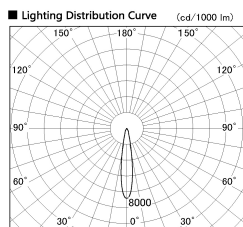

Item no. DD099-3015MW8535D

Series Name: Φ 125 Spark (Deep Cone)

Installation	Recessed mount
Type	
Fixture wattage	30.3W
Beam angle	17 deg
Color Temp.	3500K
CRI	Ra>85
Luminous	2869 lm
Body	Die-cast aluminum alloy
Body finish	N/A
Trim finish	White
Reflector finish	Mirror
IP Rate	IP20
Light source	COB module
Input Voltage	AC220~240V
Dimming Type	Non-Dimmable
Certificate	CE, CCC
Cut Hole	125mm