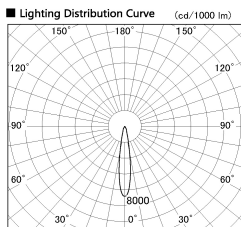

Item no. DD099-3015MW8540D

Series Name: Φ 125 Spark (Deep Cone)

| | |
|------------------|-------------------------|
| Installation | Recessed mount |
| Type | |
| Fixture wattage | 30.3W |
| Beam angle | 17 deg |
| Color Temp. | 4000K |
| CRI | Ra>85 |
| Luminous | 2897 lm |
| Body | Die-cast aluminum alloy |
| Body finish | N/A |
| Trim finish | White |
| Reflector finish | Mirror |
| IP Rate | IP20 |
| Light source | COB module |
| Input Voltage | AC220~240V |
| Dimming Type | Non-Dimmable |
| Certificate | CE, CCC |
| Cut Hole | 125mm |