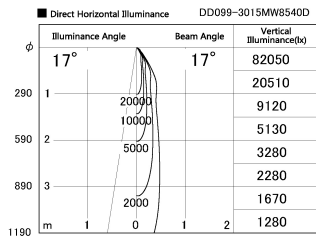

Item no. DD099-3015MW8540D

Series Name: Φ 125 Spark (Deep Cone)

| | |
|------------------|-------------------------|
| Installation | Recessed mount |
| Type | |
| Fixture wattage | 30.3W |
| Beam angle | 17 deg |
| Color Temp. | 4000K |
| CRI | Ra>85 |
| Luminous | 2897 lm |
| Body | Die-cast aluminum alloy |
| Body finish | N/A |
| Trim finish | White |
| Reflector finish | Mirror |
| IP Rate | IP20 |
| Light source | COB module |
| Input Voltage | AC220~240V |
| Dimming Type | Non-Dimmable |
| Certificate | CE, CCC |
| Cut Hole | 125mm |