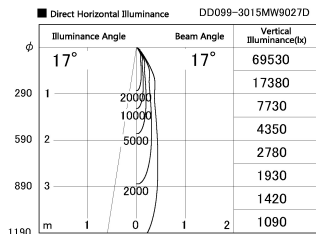

Item no. DD099-3015MW9027D

Series Name: Φ 125 Spark (Deep Cone)

Installation	Recessed mount
Type	
Fixture wattage	30.3W
Beam angle	17 deg
Color Temp.	2700K
CRI	Ra>90
Luminous	2455 lm
Body	Die-cast aluminum alloy
Body finish	N/A
Trim finish	White
Reflector finish	Mirror
IP Rate	IP20
Light source	COB module
Input Voltage	AC220~240V
Dimming Type	Non-Dimmable
Certificate	CE, CCC
Cut Hole	125mm