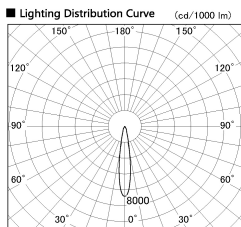

Item no. DD099-3015MW9027D

Series Name: Φ 125 Spark (Deep Cone)

Installation	Recessed mount
Type	
Fixture wattage	30.3W
Beam angle	17 deg
Color Temp.	2700K
CRI	Ra>90
Luminous	2455 lm
Body	Die-cast aluminum alloy
Body finish	N/A
Trim finish	White
Reflector finish	Mirror
IP Rate	IP20
Light source	COB module
Input Voltage	AC220~240V
Dimming Type	Non-Dimmable
Certificate	CE, CCC
Cut Hole	125mm